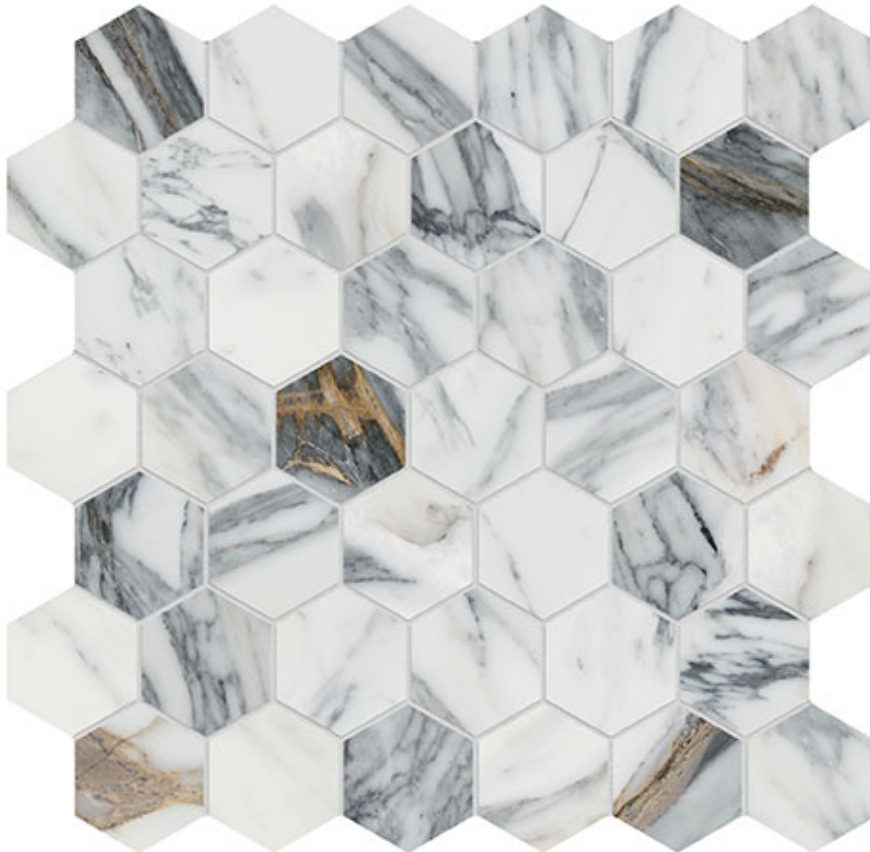

---

**PRODUCT**

**ROYAL STONEWORKS 2\" REGAL WHITE VEIN HEX**

---

12"x12" | Stone Look

## TECHNICAL DATA

FINISH: Honed  
LOOK: Stone Look  
CODE: QUSW-RW-HX  
SIZE: 12"x12"  
MOSAIC TYPE: 2"x2"  
NAME: Royal Stoneworks 2" Regal White Vein Hex  
SERIES: Royal Stoneworks  
SHADE VARIATION: V3  
STYLE: Contemporary  
SUITABLE FOR: Indoor|Shower  
TYPOLOGY: Porcelain  
TYPE OF PIECE: Mosaic  
USE: Floor and Wall