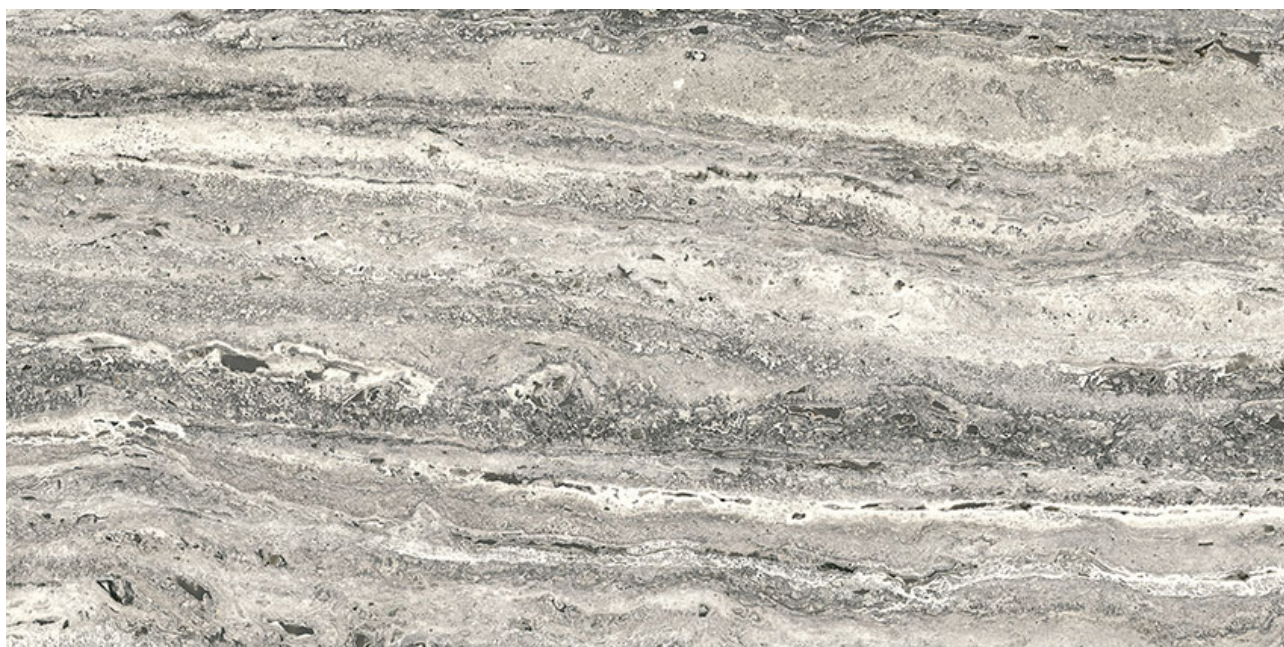

---

**PRODUCT**

**ROYAL STONeworks 12X24 REGAL GREY VEIN ORG**

---

12"x24" | Stone Look

## TECHNICAL DATA

FINISH: Matt  
LOOK: Stone Look  
CODE: QUSW-RG-50  
SIZE: 12"x24"  
FROST RESISTANCE: Yes  
NAME: Royal Stoneworks 12X24 Regal Grey Vein Org  
SERIES: Royal Stoneworks  
STYLE: Contemporary  
SUITABLE FOR: Indoor|Shower  
TYPOLOGY: Porcelain  
TYPE OF PIECE: Field Tile  
USE: Floor and Wall