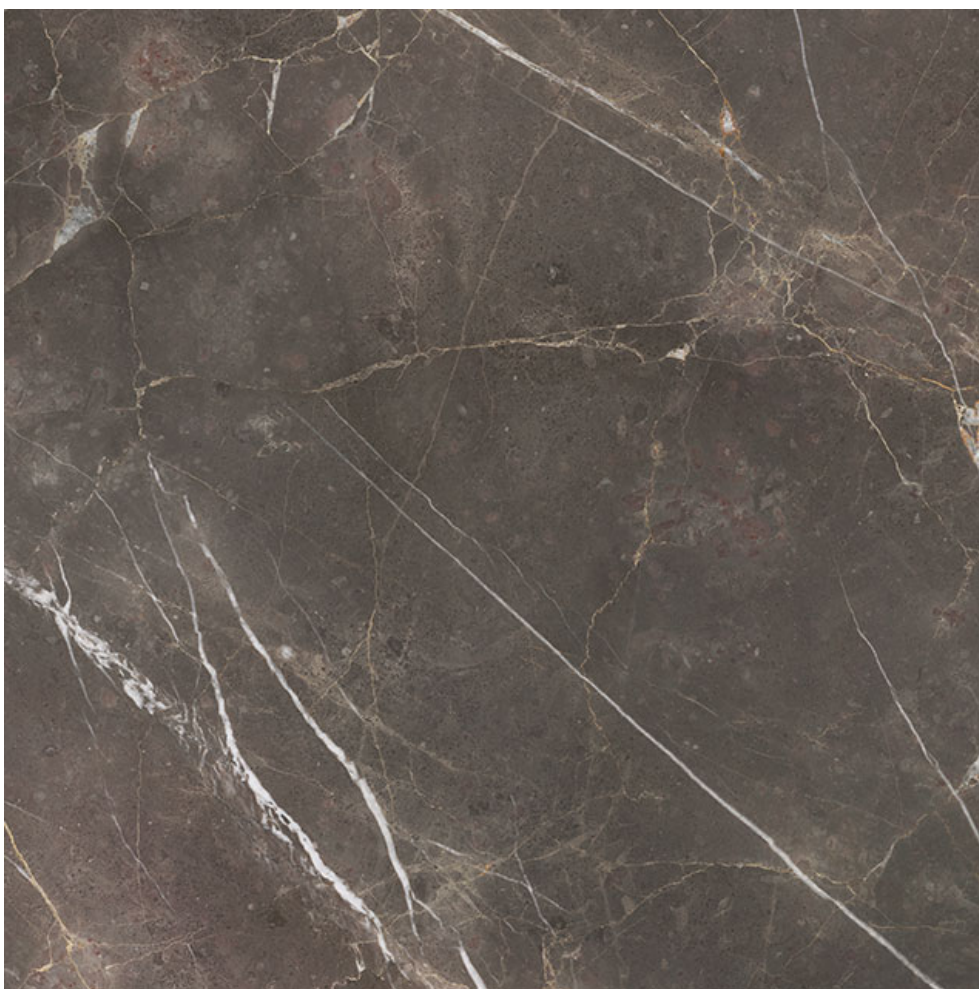

PRODUCT

ROYAL STONEWORKS 36X36 REGAL BROWN MARBLE

HONED

36"x36" | Stone Look

TECHNICAL DATA

FINISH: Honed
LOOK: Stone Look
CODE: QUSW-RM-7H
SIZE: 36"x36"
FROST RESISTANCE: Yes
NAME: Royal Stoneworks 36X36 Regal Brown Marble Honed
SERIES: Royal Stoneworks
SHADE VARIATION: V3
STYLE: Contemporary
SUITABLE FOR: Indoor|Shower
TYPOLOGY: Porcelain
TYPE OF PIECE: Field Tile
USE: Floor and Wall