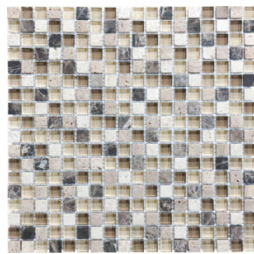

SERIES GLASS STONE

Multi-Look Mosaics

PRODUCTS

Linear Bamboo Mosaic
12"x14"

Linear Cabernet Mosaic
12"x14"

Linear Cappuccino Mosaic
12"x14"

Linear Creme Brulee Mosaic
12"x14"

Linear Iceland Mosaic
12"x14"

Linear Midnight Mosaic
12"x14"

Linear Spa Mosaic
12"x14"

Linear Waterfall Mosaic
12"x14"

5/8X5/8 Bamboo Mosaic
12"x12"

5/8X5/8 Cabernet Mosaic
12"x12"

5/8X5/8 Cappuccino Mosaic
12"x12"

5/8X5/8 Creme Brulee Mosaic
12"x12"

5/8X5/8 Iceland Mosaic
12"x12"

5/8X5/8 Midnight Mosaic
12"x12"

5/8X5/8 Spa Mosaic
12"x12"

5/8X5/8 Waterfall Mosaic
12"x12"

ROOM SCENES

PACKING

Size	Product type	BOX			PALLET		
		pcs	sqft	lb	boxes	sqft	lb
12"x14"	Mosaic	10	10		36		
12"x12"	Mosaic	10	10		36		