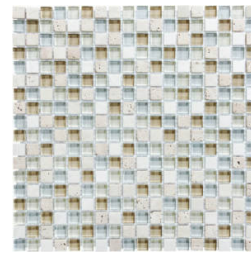

SERIES GLASS STONE

Multi-Look Mosaics

PRODUCTS

Linear Bamboo Mosaic
12"x14"

Linear Cabernet Mosaic
12"x14"

Linear Cappuccino Mosaic
12"x14"

Linear Creme Brulee Mosaic
12"x14"

Linear Iceland Mosaic
12"x14"

Linear Midnight Mosaic
12"x14"

Linear Spa Mosaic
12"x14"

Linear Waterfall Mosaic
12"x14"

5/8X5/8 Bamboo Mosaic
12"x12"

5/8X5/8 Cabernet Mosaic
12"x12"

5/8X5/8 Cappuccino Mosaic
12"x12"

5/8X5/8 Creme Brulee Mosaic
12"x12"

5/8X5/8 Iceland Mosaic
12"x12"

5/8X5/8 Midnight Mosaic
12"x12"

5/8X5/8 Spa Mosaic
12"x12"

5/8X5/8 Waterfall Mosaic
12"x12"

ROOM SCENES

PACKING

Size	Product type	BOX			PALLET		
		pcs	sqft	lb	boxes	sqft	lb
12"x14"	Mosaic	10	10		36		
12"x12"	Mosaic	10	10		36		