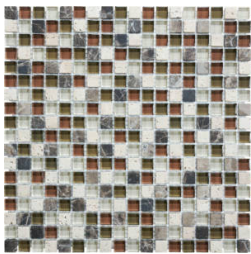

SERIES GLASS STONE

Multi-Look Mosaics

PRODUCTS

Linear Bamboo Mosaic
12"x14"

Linear Cabernet Mosaic
12"x14"

Linear Cappuccino Mosaic
12"x14"

Linear Creme Brulee Mosaic
12"x14"

Linear Iceland Mosaic
12"x14"

Linear Midnight Mosaic
12"x14"

Linear Spa Mosaic
12"x14"

Linear Waterfall Mosaic
12"x14"

5/8X5/8 Bamboo Mosaic
12"x12"

5/8X5/8 Cabernet Mosaic
12"x12"

5/8X5/8 Cappuccino Mosaic
12"x12"

5/8X5/8 Creme Brulee Mosaic
12"x12"

5/8X5/8 Iceland Mosaic
12"x12"

5/8X5/8 Midnight Mosaic
12"x12"

5/8X5/8 Spa Mosaic
12"x12"

5/8X5/8 Waterfall Mosaic
12"x12"

ROOM SCENES

PACKING

Size	Product type	BOX			PALLET		
		pcs	sqft	lb	boxes	sqft	lb
12"x14"	Mosaic	10	10		36		
12"x12"	Mosaic	10	10		36		