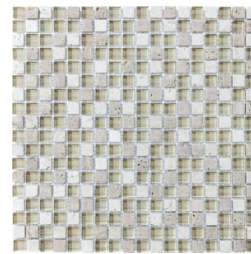

SERIES GLASS STONE

Multi-Look Mosaics

PRODUCTS

Linear Bamboo Mosaic
12"x14"

Linear Cabernet Mosaic
12"x14"

Linear Cappuccino Mosaic
12"x14"

Linear Creme Brulee Mosaic
12"x14"

Linear Iceland Mosaic
12"x14"

Linear Midnight Mosaic
12"x14"

Linear Spa Mosaic
12"x14"

Linear Waterfall Mosaic
12"x14"

5/8X5/8 Bamboo Mosaic
12"x12"

5/8X5/8 Cabernet Mosaic
12"x12"

5/8X5/8 Cappuccino Mosaic
12"x12"

5/8X5/8 Creme Brulee Mosaic
12"x12"

5/8X5/8 Iceland Mosaic
12"x12"

5/8X5/8 Midnight Mosaic
12"x12"

5/8X5/8 Spa Mosaic
12"x12"

5/8X5/8 Waterfall Mosaic
12"x12"

ROOM SCENES

PACKING

Size	Product type	BOX			PALLET		
		pcs	sqft	lb	boxes	sqft	lb
12"x14"	Mosaic	10	10		36		
12"x12"	Mosaic	10	10		36		