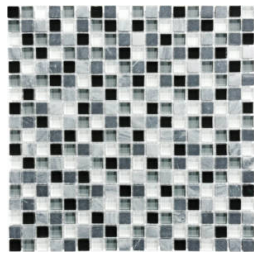

SERIES GLASS STONE

Multi-Look Mosaics

PRODUCTS

Linear Bamboo Mosaic
12"x14"

Linear Cabernet Mosaic
12"x14"

Linear Cappuccino Mosaic
12"x14"

Linear Creme Brulee Mosaic
12"x14"

Linear Iceland Mosaic
12"x14"

Linear Midnight Mosaic
12"x14"

Linear Spa Mosaic
12"x14"

Linear Waterfall Mosaic
12"x14"

5/8X5/8 Bamboo Mosaic
12"x12"

5/8X5/8 Cabernet Mosaic
12"x12"

5/8X5/8 Cappuccino Mosaic
12"x12"

5/8X5/8 Creme Brulee Mosaic
12"x12"

5/8X5/8 Iceland Mosaic
12"x12"

5/8X5/8 Midnight Mosaic
12"x12"

5/8X5/8 Spa Mosaic
12"x12"

5/8X5/8 Waterfall Mosaic
12"x12"

ROOM SCENES

PACKING

Size	Product type	BOX			PALLET		
		pcs	sqft	lb	boxes	sqft	lb
12"x14"	Mosaic	10	10		36		
12"x12"	Mosaic	10	10		36		