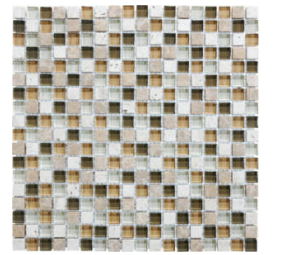

SERIES GLASS STONE

Multi-Look Mosaics

PRODUCTS

Linear Bamboo Mosaic
12"x14"

Linear Cabernet Mosaic
12"x14"

Linear Cappuccino Mosaic
12"x14"

Linear Creme Brulee Mosaic
12"x14"

Linear Iceland Mosaic
12"x14"

Linear Midnight Mosaic
12"x14"

Linear Spa Mosaic
12"x14"

Linear Waterfall Mosaic
12"x14"

5/8X5/8 Bamboo Mosaic
12"x12"

5/8X5/8 Cabernet Mosaic
12"x12"

5/8X5/8 Cappuccino Mosaic
12"x12"

5/8X5/8 Creme Brulee Mosaic
12"x12"

5/8X5/8 Iceland Mosaic
12"x12"

5/8X5/8 Midnight Mosaic
12"x12"

5/8X5/8 Spa Mosaic
12"x12"

5/8X5/8 Waterfall Mosaic
12"x12"

ROOM SCENES

PACKING

Size	Product type	BOX			PALLET		
		pcs	sqft	lb	boxes	sqft	lb
12"x14"	Mosaic	10	10		36		
12"x12"	Mosaic	10	10		36		