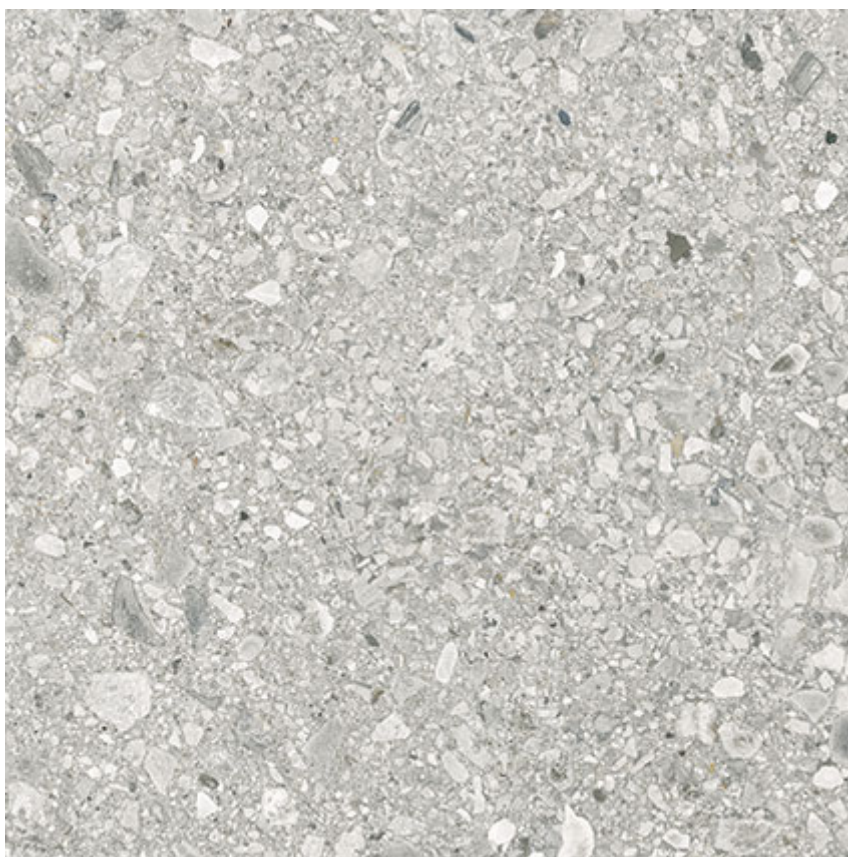

PRODUCT

ROYAL STONWORKS 24X24 REGAL FOSSIL VEIN ORG

24"x24" | Stone Look

TECHNICAL DATA

FINISH: Matt
LOOK: Stone Look
CODE: QUSW-RF-40
SIZE: 24"x24"
FROST RESISTANCE: Yes
NAME: Royal Stoneworks 24X24 Regal Fossil Vein Org
SERIES: Royal Stoneworks
SHADE VARIATION: V3
STYLE: Contemporary
SUITABLE FOR: Indoor|Shower
TYPOLOGY: Porcelain
TYPE OF PIECE: Field Tile
USE: Floor and Wall