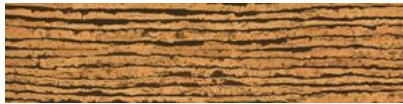

# TRUE EARTH CORK CLICK

---

Wood Look

PRODUCTS

**Cork Click Capri**  
12"x48,6"

**Cork Click Comino**  
12"x48,6"

**Cork Click Corvo**  
12"x48,6"

**Cork Click Lanzarote**  
12"x48,6"

**Cork Click Linosa**  
12"x48,6"

**Cork Click Pianosa**  
12"x48,6"

**Cork Click Pico**  
12"x48,6"

**Cork Click Santorino**  
12"x48,6"

**Cork Click Stromboli**  
12"x48,6"

**Cork Click Tremiti**  
12"x48,6"