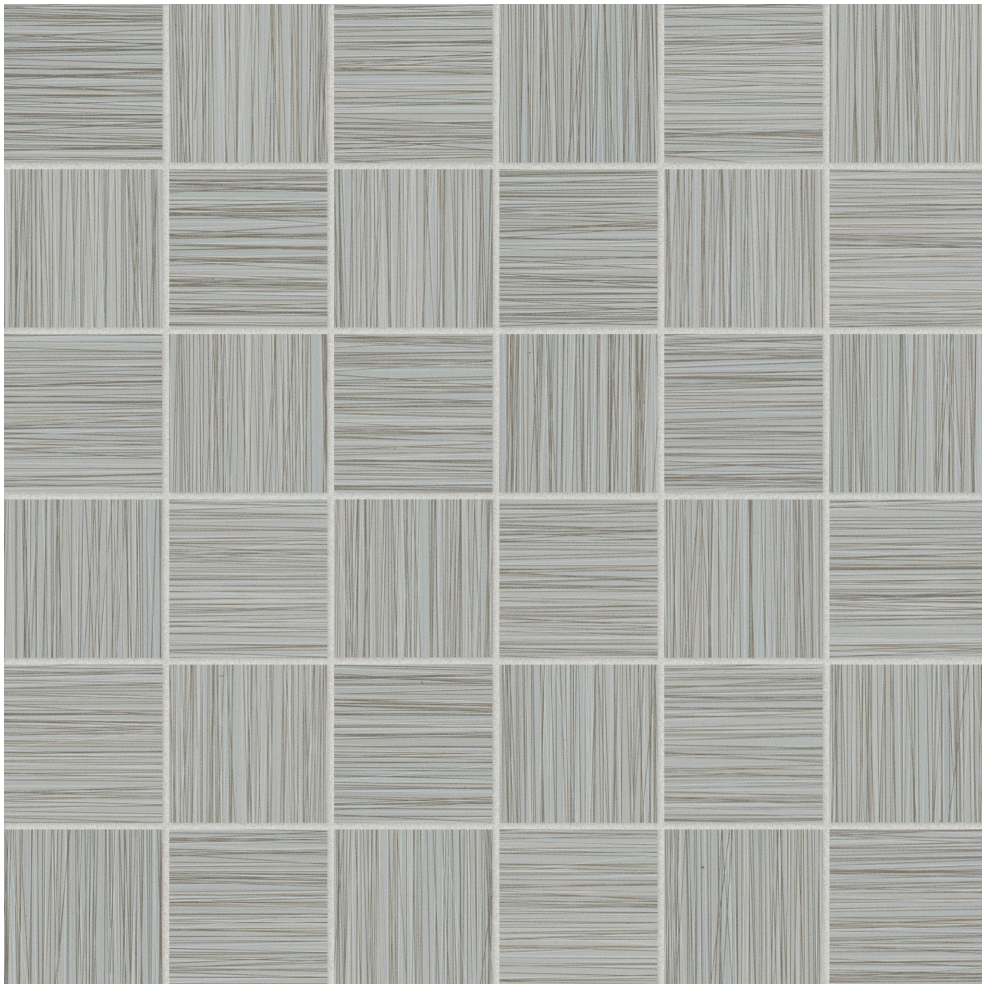

PRODUCT
ZERA ANNEX 2X2 SILVER

12"x12" | Fabrik Look

TECHNICAL DATA

FINISH: Matte

LOOK: Fabrik Look

CODE: AC4501-03121

SIZE: 12"x12"

FROST RESISTANCE: Yes

NAME: Zera Annex 2x2 Silver

NOTES: This product is special order and cannot be cancelled, returned, or refunded.

PEI: 4

SERIES: Zera Annex

SHADE VARIATION: V1

SUITABLE FOR: Indoor| Outdoor

TYPOLOGY: Color Body Porcelain