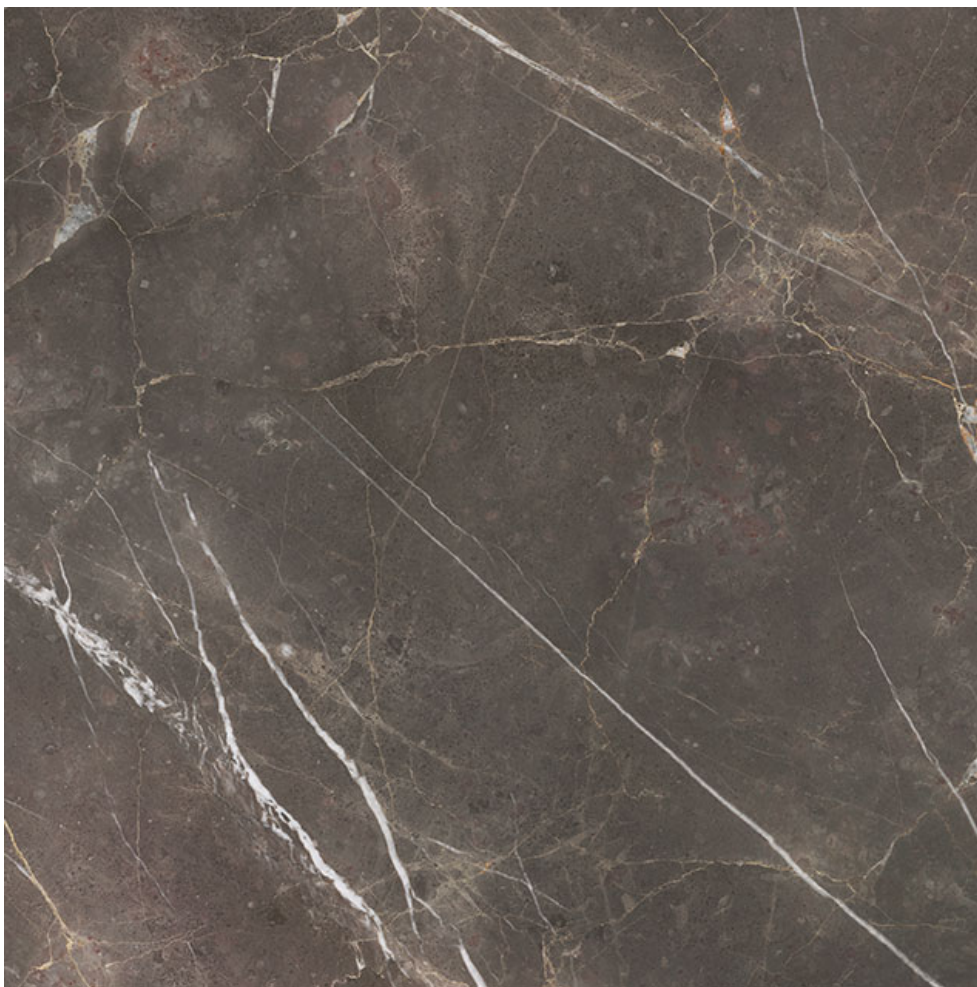

PRODUCT

ROYAL STONEWORKS 36X36 REGAL BROWN MARBLE

POLISHED

36"x36" | Stone Look

TECHNICAL DATA

FINISH: Polished
LOOK: Stone Look
CODE: QUSW-RM-7P
SIZE: 36"x36"
FROST RESISTANCE: Yes
NAME: Royal Stoneworks 36X36 Regal Brown Marble Polished
SERIES: Royal Stoneworks
SHADE VARIATION: V3
STYLE: Contemporary
SUITABLE FOR: Indoor|Shower
TYPOLOGY: Porcelain
TYPE OF PIECE: Field Tile
USE: Floor and Wall