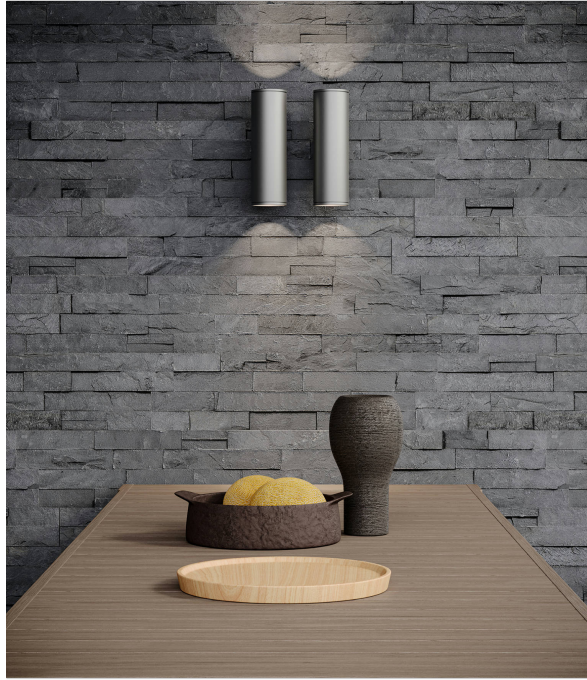

**6X24F African Dune**  
3"x12"

**6X24 Sierra Corner**  
3"x12"

**6X24 Glacier Corner**  
3"x12"

**Sierra 6X18 Assembled Corner**  
3"x12"

ROOM SCENES

**PACKING**

Size	Product type	BOX			PALLET		
		pcs	sqft	lb	boxes	sqft	lb
3"x12"	Field Tile	6	6	64.2	24	144	1540.8