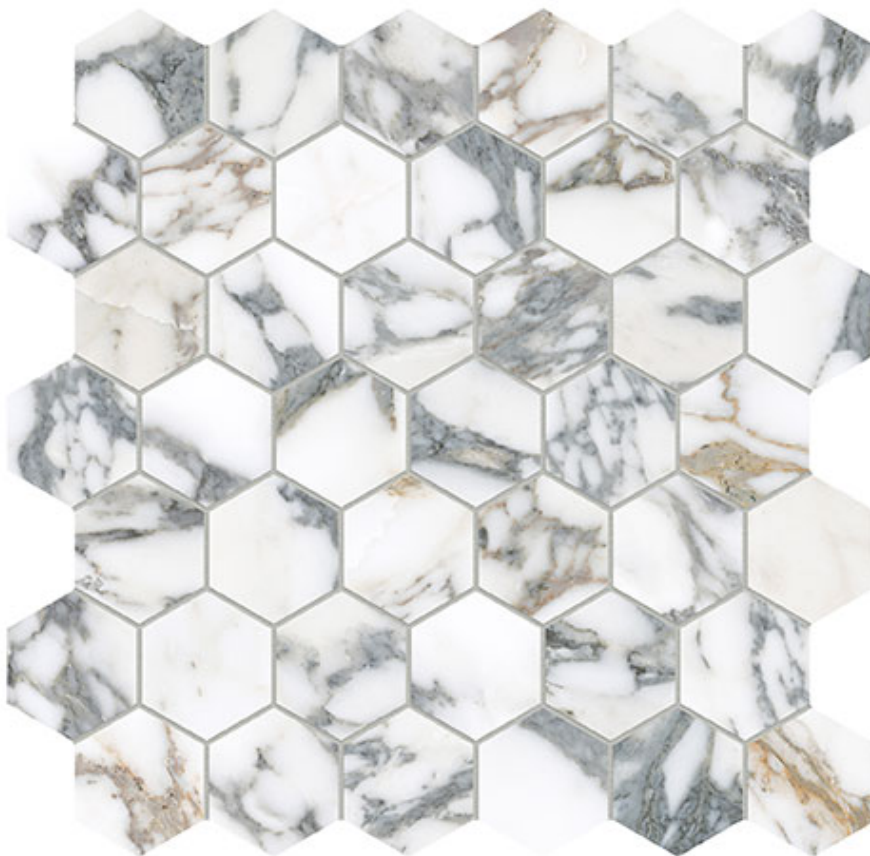

PRODUCT

ROYAL STONEWORKS 2\'' ITALIAN ARABESCATO HEX

12"x12" | Stone Look

ROOM SCENES

TECHNICAL DATA

FINISH: Honed
LOOK: Stone Look
CODE: QUSW-IA-HX
SIZE: 12"x12"
MOSAIC TYPE: 2"x2"
NAME: Royal Stoneworks 2" Italian Arabescato Hex
SERIES: Royal Stoneworks
SHADE VARIATION: V3
STYLE: Contemporary
SUITABLE FOR: Indoor|Shower
TYPOLOGY: Porcelain
TYPE OF PIECE: Mosaic
USE: Floor and Wall