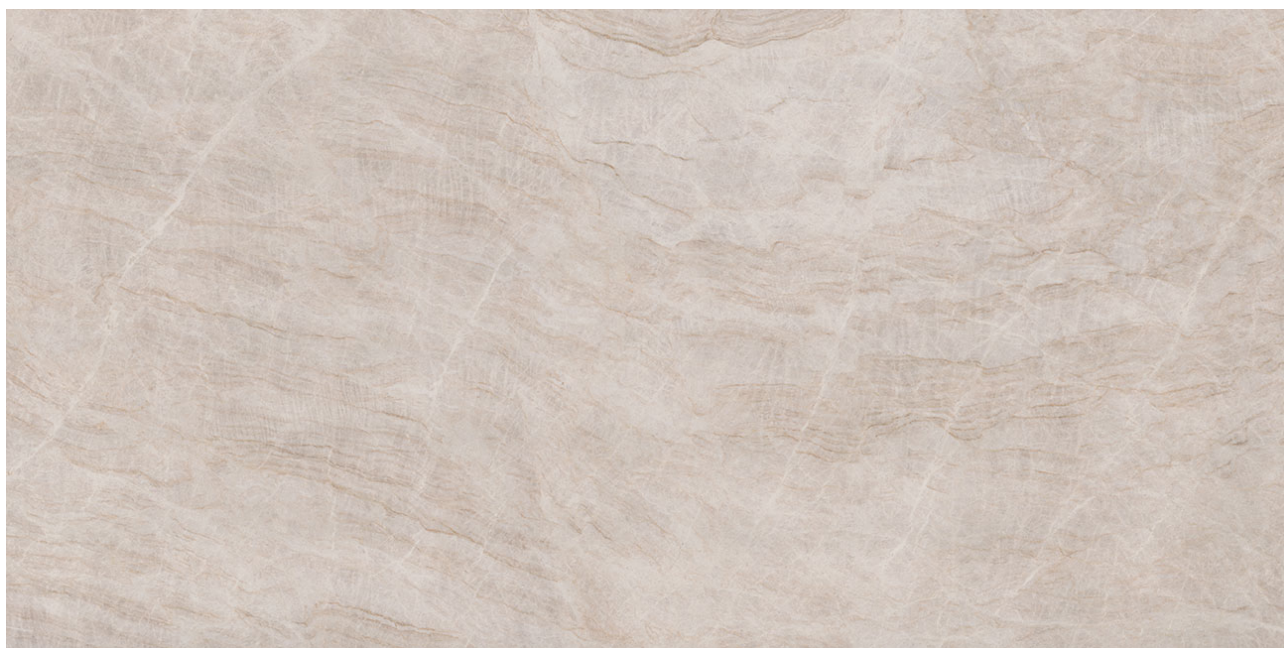

PRODUCT
ROYAL STONEWORKS 63X126 TAJ MAHAL CLASSIC
HONED

63"x126" | Stone Look

TECHNICAL DATA

FINISH: Honed
LOOK: Stone Look
CODE: QUSW-TM-1H
SIZE: 63"x126"
FROST RESISTANCE: Yes
NAME: Royal Stoneworks 63X126 Taj Mahal Classic Honed
SERIES: Royal Stoneworks
SHADE VARIATION: V2
STYLE: Contemporary
SUITABLE FOR: Indoor|Shower
TYPOLOGY: Sintered Slab
TYPE OF PIECE: Field Tile
USE: Floor and Wall