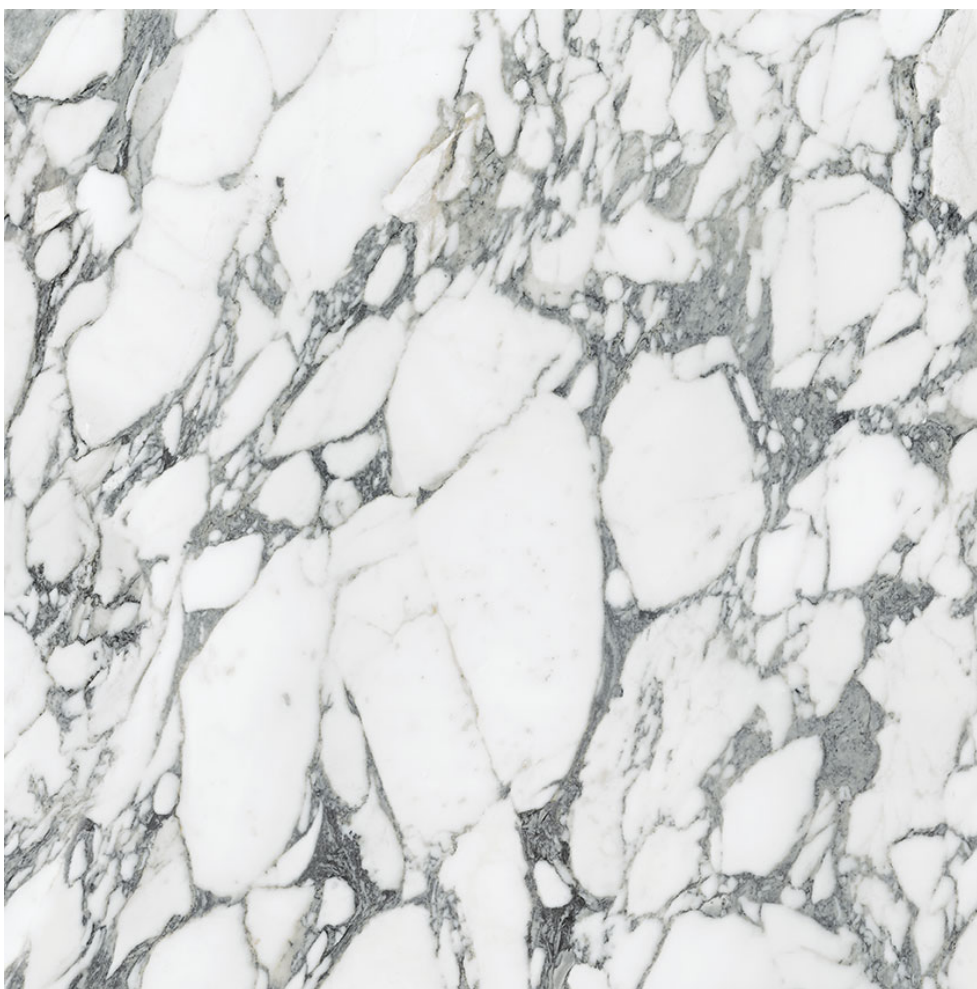

PRODUCT

ROYAL STONEWORKS 36X36 ITALIAN ARABESCATO

POLISHED

36"x36" | Stone Look

TECHNICAL DATA

FINISH: Polished
LOOK: Stone Look
CODE: QUSW-IA-7P
SIZE: 36"x36"
FROST RESISTANCE: Yes
NAME: Royal Stoneworks 36X36 Italian Arabescato Polished
SERIES: Royal Stoneworks
SHADE VARIATION: V3
STYLE: Contemporary
SUITABLE FOR: Indoor|Shower
TYPOLOGY: Porcelain
TYPE OF PIECE: Field Tile
USE: Floor and Wall