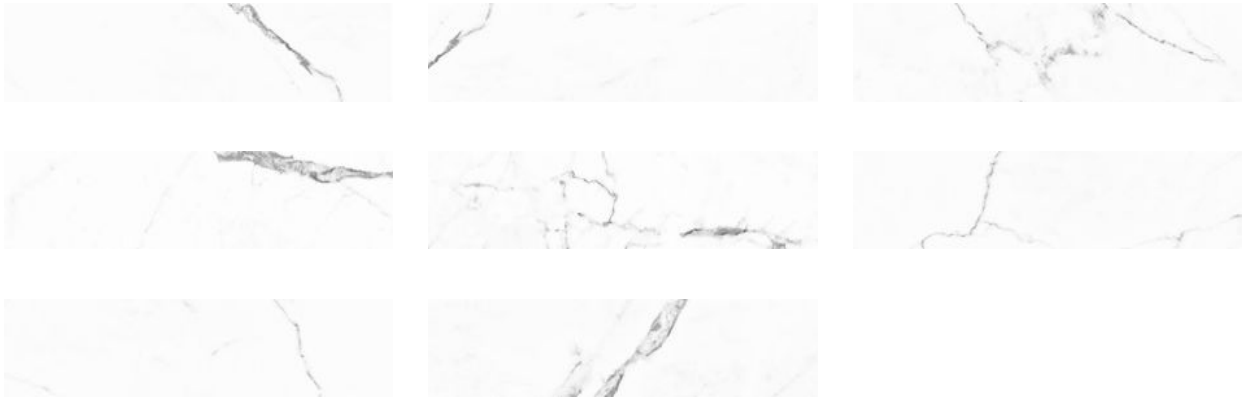

---

**PRODUCT**  
**OBSESSION 2.5X10 STATUARIO**

---

2.5"x10" | Marble Look

**GRAPHIC VARIETY**

ROOM SCENES

**TECHNICAL DATA**

FINISH: Matt  
LOOK: Marble Look  
CODE: QUOB-ST-1  
SIZE: 2.5"x10"  
FROST RESISTANCE: Yes  
NAME: Obsession 2.5x10 Statuario  
NOTES: 1 square metre of graphic variations  
PEI: 4  
SERIES: Obsession  
SHADE VARIATION: V1  
STYLE: Classic  
SUITABLE FOR: Backsplash|Indoor|Shower  
TYPOLOGY: Glazed Porcelain  
TYPE OF PIECE: Field Tile  
USE: Floor and Wall