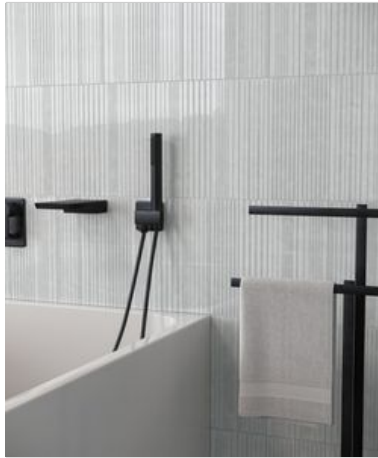

---

**PRODUCT**  
**GEOMETRA 3X12 SILVER DIVIDE**

---

3"x12" | Glass

## ROOM SCENES

**TECHNICAL DATA**

FINISH: Gloss

LOOK: Glass

CODE: AC4000-03090

SIZE: 3"x12"

NAME: Geometra 3x12 Silver Divide

NOTES: This product is special order and cannot be cancelled, returned, or refunded.