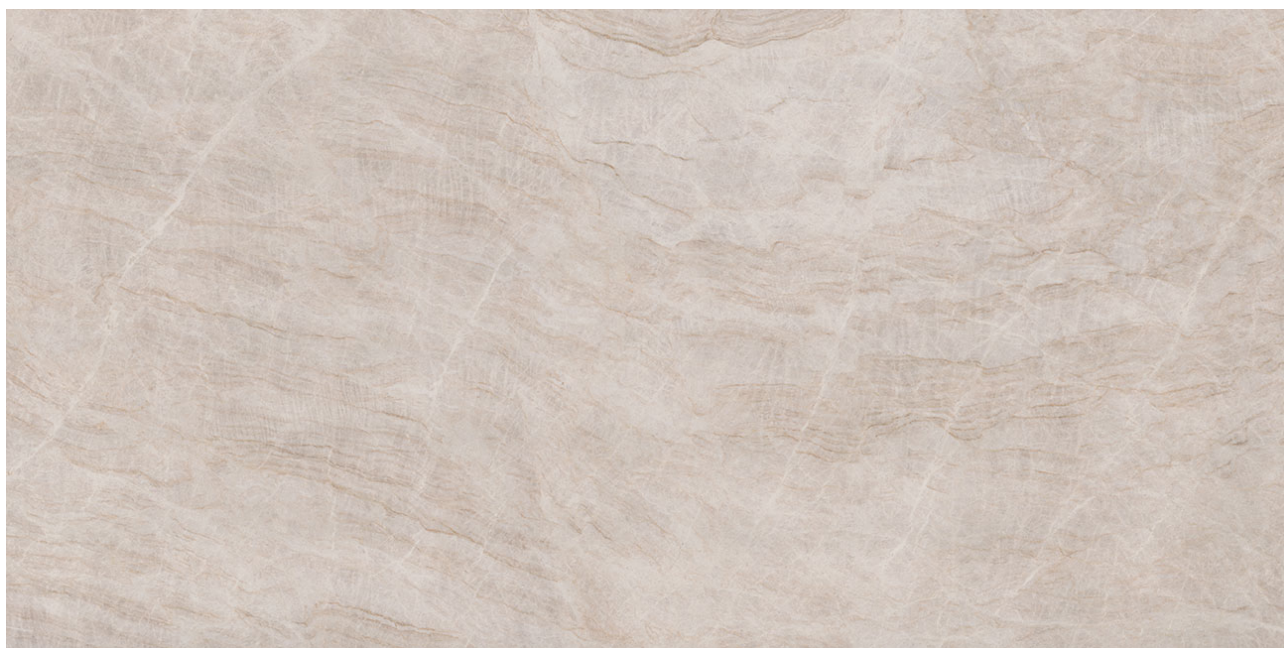

PRODUCT
ROYAL STONEWORKS 63X126 TAJ MAHAL CLASSIC
POLISHED

63"x126" | Stone Look

TECHNICAL DATA

FINISH: Polished
LOOK: Stone Look
CODE: QUSW-TM-1P
SIZE: 63"x126"
FROST RESISTANCE: Yes
NAME: Royal Stoneworks 63X126 Taj Mahal Classic Polished
SERIES: Royal Stoneworks
SHADE VARIATION: V2
STYLE: Contemporary
SUITABLE FOR: Indoor|Shower
TYPOLOGY: Sintered Slab
TYPE OF PIECE: Field Tile
USE: Floor and Wall