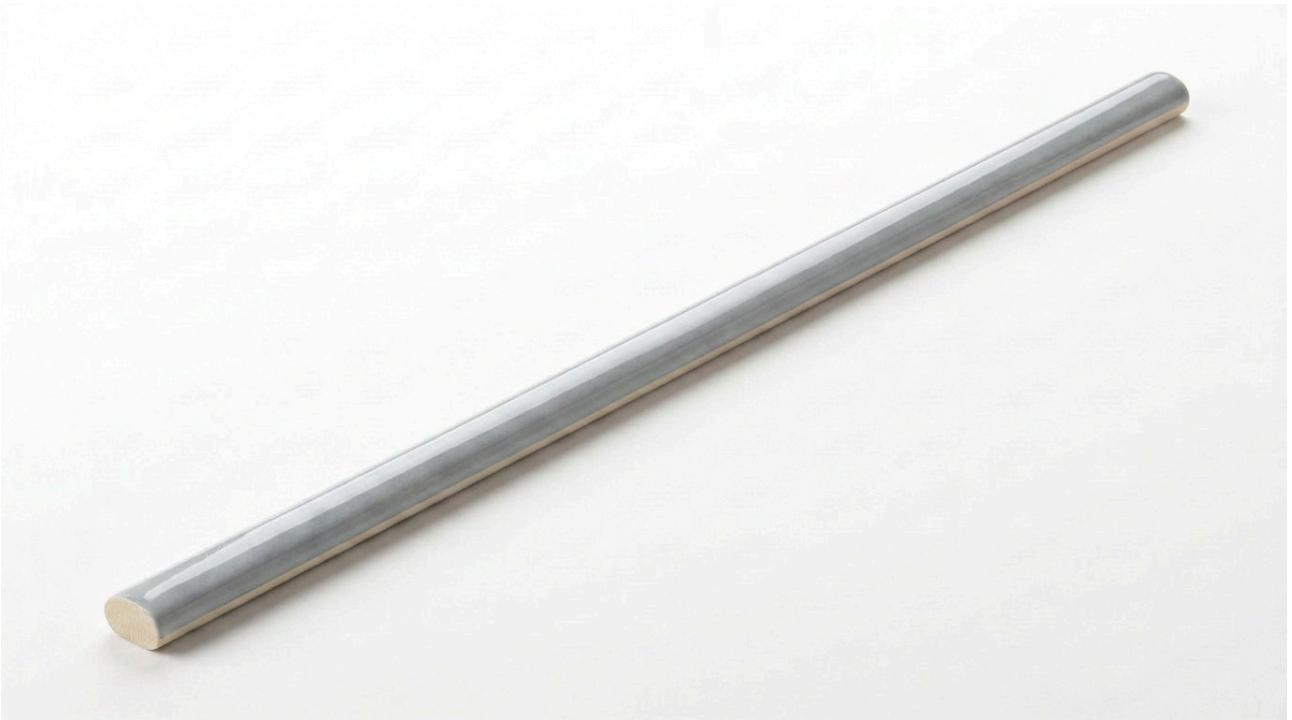

PRODUCT
ARUBA STEEL GLOSS .39X9 TRIM

.39"x9" | Subway Tile

TECHNICAL DATA

FINISH: Gloss
LOOK: Subway Tile
CODE: QUAU-ST-SBG
SIZE: .39"x9"
FROST RESISTANCE: Yes
NAME: Aruba Steel Gloss .39x9 Trim
PEI: 4
SERIES: Aruba
STYLE: Contemporary
SUITABLE FOR: Indoor| Outdoor| Pool| Backsplash| Shower
TYPOLOGY: Porcelain
TYPE OF PIECE: Trim
USE: Floor and Wall