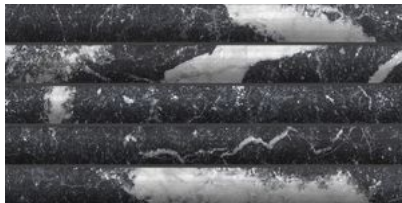

SERIES

OBSESSION

Marble Look

Obsession is an ode to the elegance of marble, enhancing its natural beauty through four iconic types: Statuario, Calacatta, Carrara, and Nero. A distinctive feature of the collection is the delicate Matt finish, achieved through the application of fine granules that enrich the product, giving it a soft and silky texture.

PRODUCTS

Obsession 10x10 Calacatta
10"x10"

Obsession 10x10 Carrara
10"x10"

Obsession 10x10 Nero
10"x10"

Obsession 10x10 Statuario
10"x10"

Obsession 5x10 Calacatta
5"x10"

Obsession 5x10 Carrara
5"x10"

Obsession 5x10 Nero
5"x10"

Obsession 5x10 Statuario
5"x10"

Obsession 2.5x10 Calacatta
2.5"x10"

Obsession 2.5x10 Carrara
2.5"x10"

Obsession 2.5x10 Nero
2.5"x10"

Obsession 2.5x10 Statuario
2.5"x10"

Obsession .5x10 Calacatta Quarter Round
.5"x10"