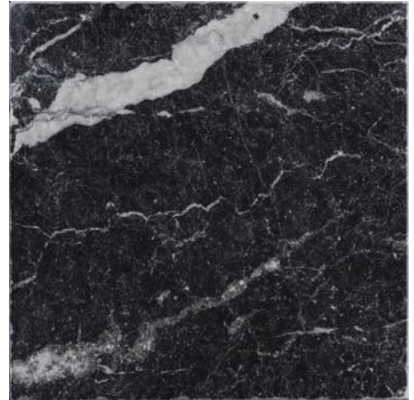

SERIES

OBSESSION

Marble Look

Obsession is an ode to the elegance of marble, enhancing its natural beauty through four iconic types: Statuario, Calacatta, Carrara, and Nero. A distinctive feature of the collection is the delicate Matt finish, achieved through the application of fine granules that enrich the product, giving it a soft and silky texture.

PRODUCTS

Obsession 10x10 Calacatta
10"x10"

Obsession 10x10 Carrara
10"x10"

Obsession 10x10 Nero
10"x10"

Obsession 10x10 Statuario
10"x10"

Obsession 5x10 Calacatta
5"x10"

Obsession 5x10 Carrara
5"x10"

Obsession 5x10 Nero
5"x10"

Obsession 5x10 Statuario
5"x10"

Obsession 2.5x10 Calacatta
2.5"x10"

Obsession 2.5x10 Carrara
2.5"x10"

Obsession 2.5x10 Nero
2.5"x10"

Obsession 2.5x10 Statuario
2.5"x10"

Obsession .5x10 Calacatta Quarter Round
.5"x10"