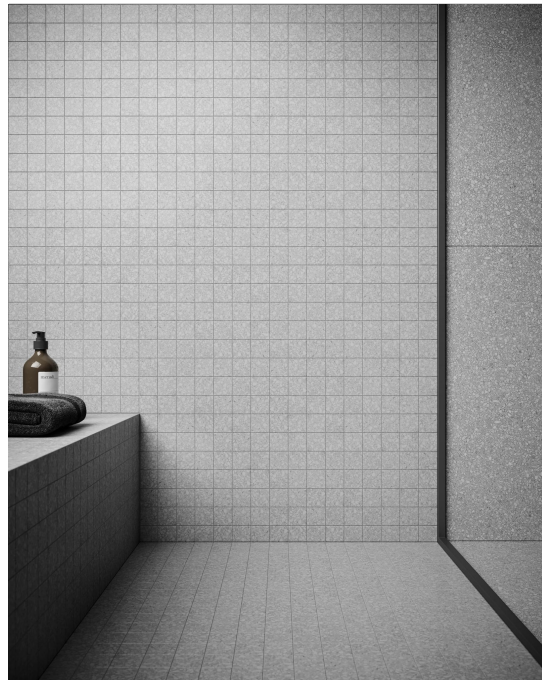

Station 2x2 Ivory
12"x12"

Station 2x2 Ash
12"x12"

Station 2x2 Pearl
12"x12"

ROOM SCENES

PACKING

Size	Product type	BOX			PALLET		
		pcs	sqft	lb	boxes	sqft	lb
32"x32"	Field Tile	2	13.78		32		
12"x24"	Field Tile	8	15.52				
10"x24"	Field Tile	8	9.36				
3"x24"	Trim	15					
12"x12"	Mosaic	10	9.62				