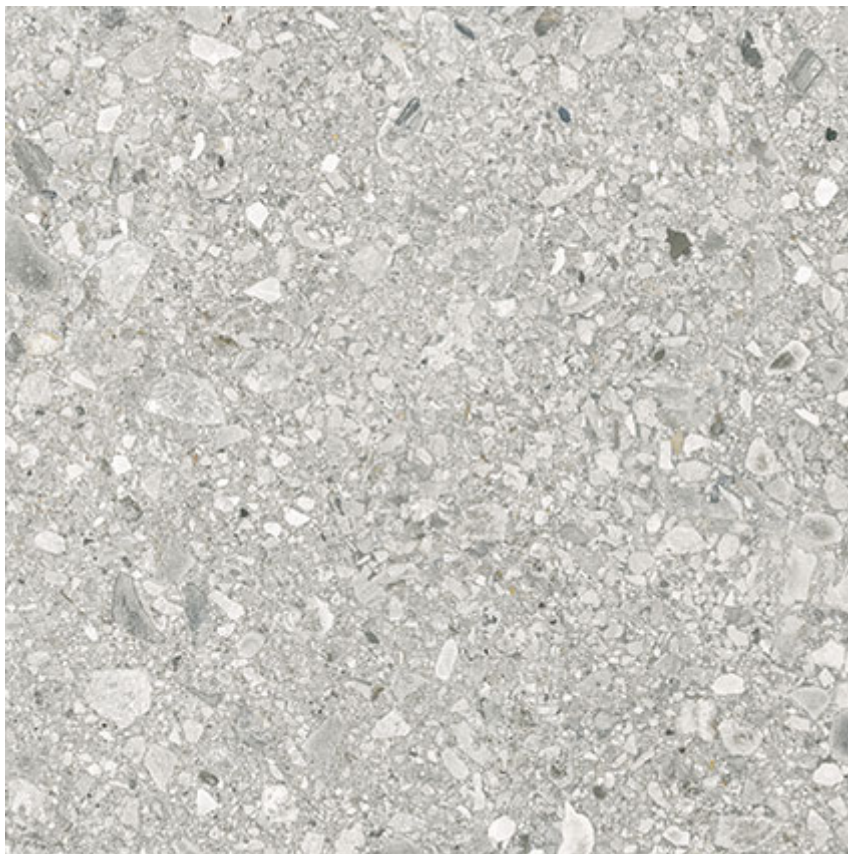

# ROYAL STONWORKS 24X24 REGAL FOSSIL VEIN HONED

---

24"x24" | Stone Look

## TECHNICAL DATA

FINISH: Honed  
LOOK: Stone Look  
CODE: QUSW-RF-4H  
SIZE: 24"x24"  
FROST RESISTANCE: Yes  
NAME: Royal Stoneworks 24X24 Regal Fossil Vein Honed  
SERIES: Royal Stoneworks  
SHADE VARIATION: V3  
STYLE: Contemporary  
SUITABLE FOR: Indoor|Shower  
TYPOLOGY: Porcelain  
TYPE OF PIECE: Field Tile  
USE: Floor and Wall