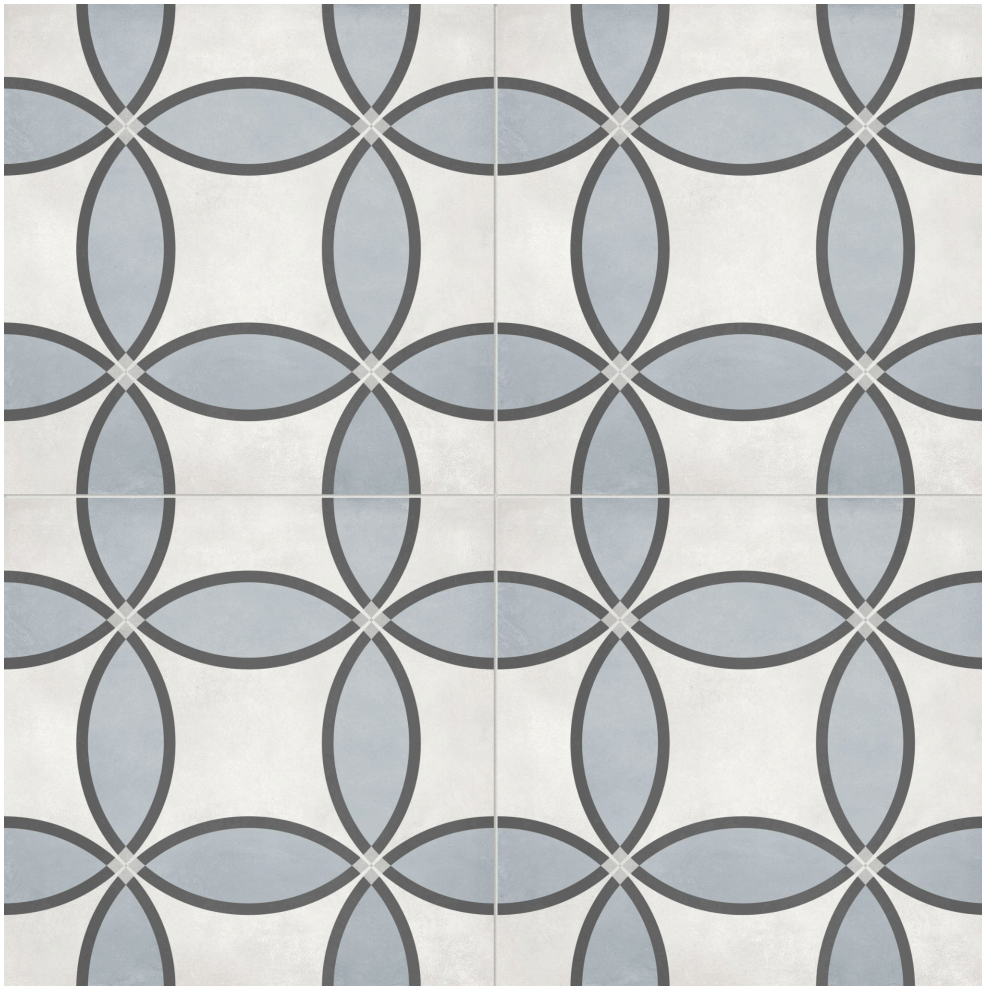

PRODUCT
FORM 8X8 TIDE ZENITH

8"x8" | Patterned Tiles

TECHNICAL DATA

FINISH: Matte

LOOK: Patterned Tiles

CODE: AC4500-07690

SIZE: 8"x8"

FROST RESISTANCE: Yes

NAME: Form 8x8 Tide Zenith

NOTES: This product is special order and cannot be cancelled, returned, or refunded.

PEI: 4

SERIES: Form AC

SHADE VARIATION: V2/V3/V4

SUITABLE FOR: Indoor| Outdoor

TYPOLOGY: Pressed Glazed Porcelain

TYPE OF PIECE: Field Tile

USE: Floor and Wall

PACKING

Size	Product type	BOX			PALLET		
		pcs	sqft	lb	boxes	sqft	lb
8"x8"	Field Tile	17	7.32				

WARNING The information contained in this packing list is for guidance only, the contents of the packing may vary. Please consult our sales representatives for an exact list.