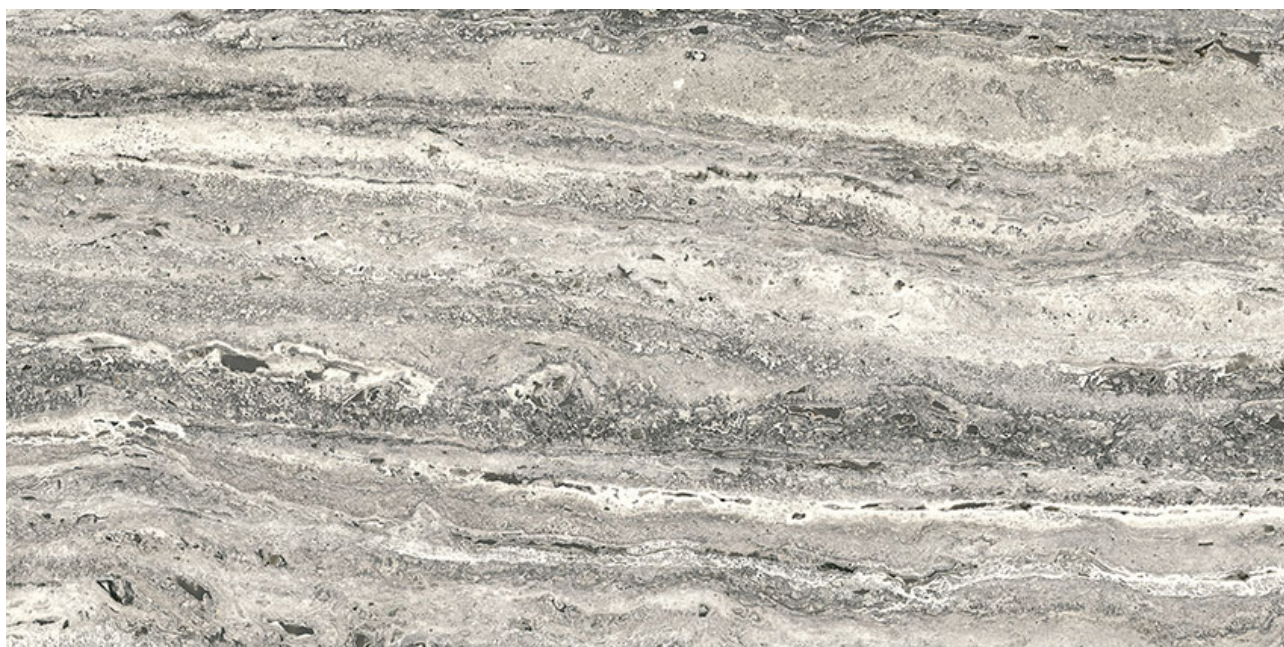

---

**PRODUCT**

**ROYAL STONWORKS 12X24 REGAL GREY VEIN GRN**

---

12"x24" | Stone Look

## TECHNICAL DATA

FINISH: Grained  
LOOK: Stone Look  
CODE: QUSW-RG-5G  
SIZE: 12"x24"  
FROST RESISTANCE: Yes  
NAME: Royal Stoneworks 12X24 Regal Grey Vein Grn  
SERIES: Royal Stoneworks  
STYLE: Contemporary  
SUITABLE FOR: Indoor|Shower  
TYPOLOGY: Porcelain  
TYPE OF PIECE: Field Tile  
USE: Floor and Wall