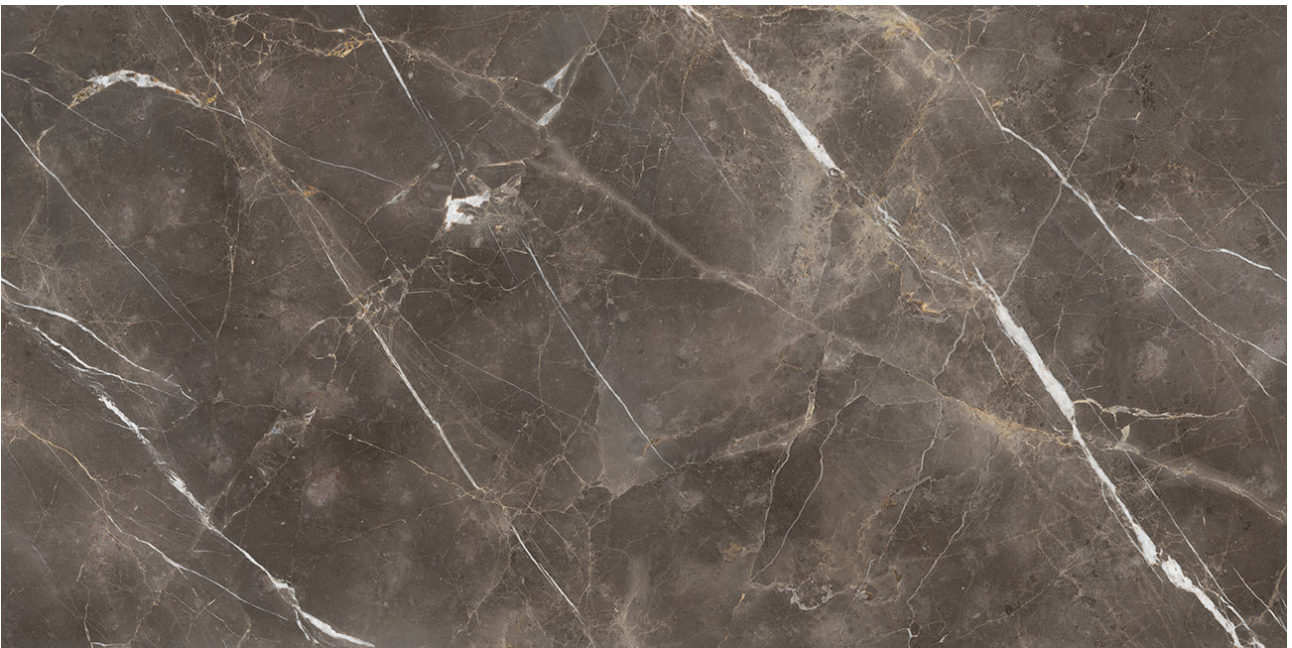

---

**PRODUCT**  
**ROYAL STONEWORKS 63X126 REGAL BROWN MARBLE**  
**POLISHED**

---

63"x126" | Stone Look

## **TECHNICAL DATA**

FINISH: Polished  
LOOK: Stone Look  
CODE: QUSW-RM-1P  
SIZE: 63"x126"  
FROST RESISTANCE: Yes  
NAME: Royal Stoneworks 63X126 Regal Brown Marble Polished  
SERIES: Royal Stoneworks  
SHADE VARIATION: V3  
STYLE: Contemporary  
SUITABLE FOR: Indoor|Shower  
TYPOLOGY: Sintered Slab  
TYPE OF PIECE: Field Tile  
USE: Floor and Wall