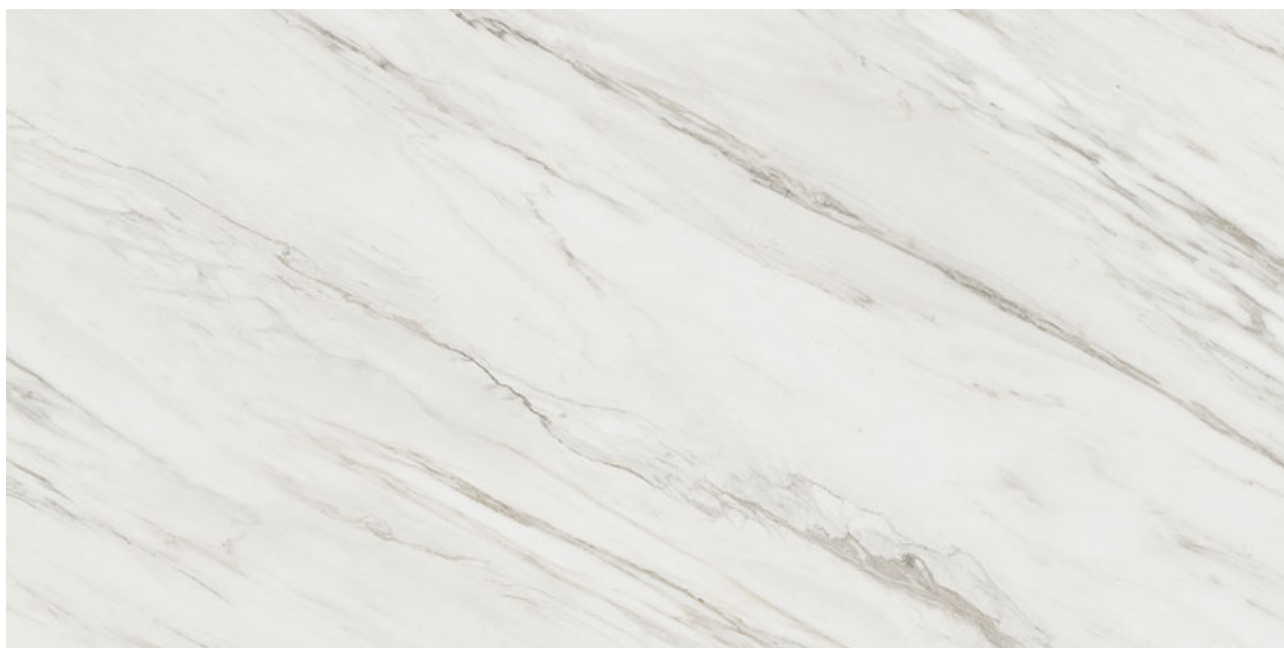

---

**PRODUCT**  
**ROYAL STONEWORKS 24X48 ITALIAN CREAM VEIN**  
**HONED**

---

24"x48" | Stone Look

## TECHNICAL DATA

FINISH: Honed  
LOOK: Stone Look  
CODE: QUSW-IC-6H  
SIZE: 24"x48"  
FROST RESISTANCE: Yes  
NAME: Royal Stoneworks 24X48 Italian Cream Vein Honed  
SERIES: Royal Stoneworks  
STYLE: Contemporary  
SUITABLE FOR: Indoor|Shower  
TYPOLOGY: Porcelain  
TYPE OF PIECE: Field Tile  
USE: Floor and Wall