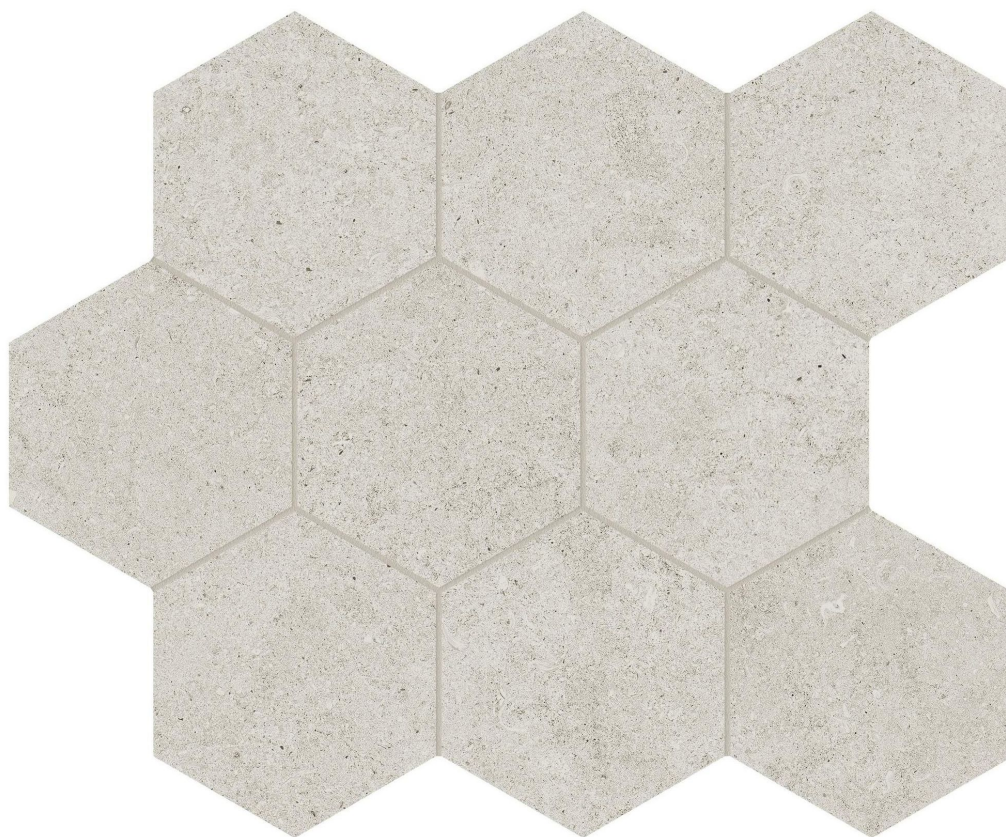

PRODUCT

LITHOFORM 4\'' HEX CROSSCUT COAST

10.5"x12" | Stone Look

TECHNICAL DATA

FINISH: Organic Matte

LOOK: Stone Look

CODE: AC8510-00320

SIZE: 10.5"x12"

NAME: Lithoform 4" Hex Crosscut Coast

NOTES: This product is special order and cannot be cancelled, returned, or refunded.

SERIES: Lithoform

STYLE: Contemporary

SUITABLE FOR: Indoor| Outdoor

TYPOLOGY: Porcelain

TYPE OF PIECE: Mosaic

USE: Floor and Wall

PACKING

Size	Product type	BOX			PALLET		
		pcs	sqft	lb	boxes	sqft	lb
10.5"x12"	Mosaic	10	7.86		45		

WARNING The information contained in this packing list is for guidance only, the contents of the packing may vary. Please consult our sales representatives for an exact list.