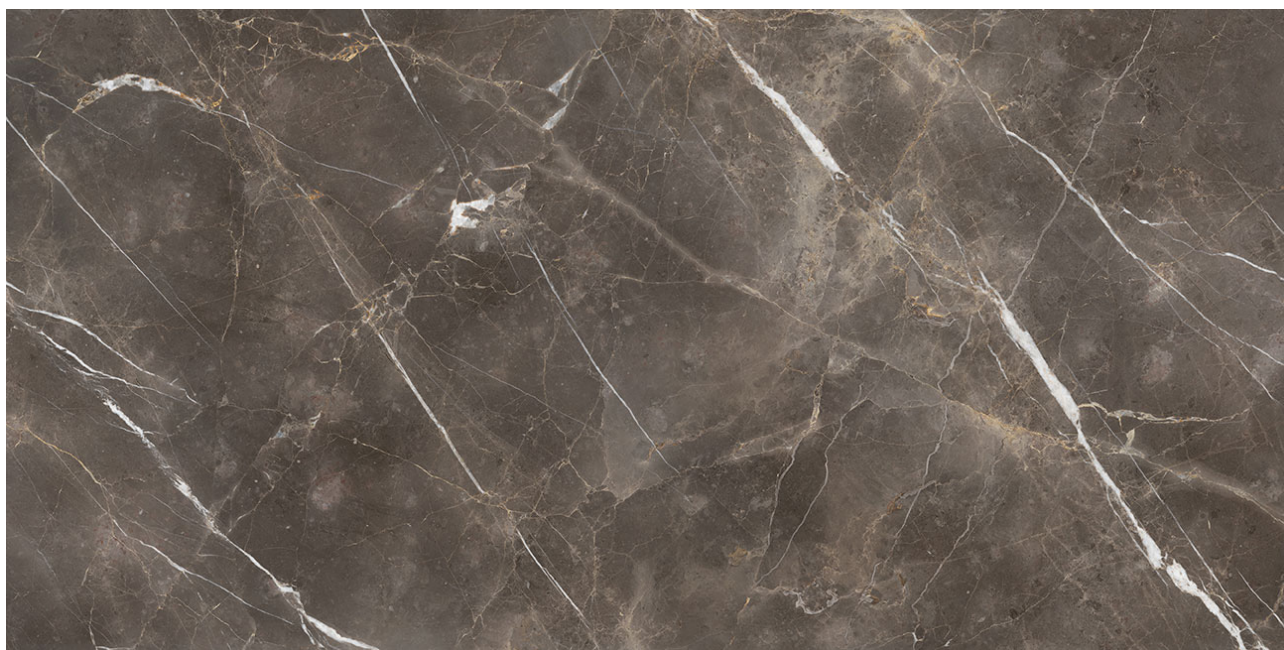

PRODUCT
ROYAL STONEWORKS 63X126 REGAL BROWN MARBLE
HONED

63"x126" | Stone Look

TECHNICAL DATA

FINISH: Honed
LOOK: Stone Look
CODE: QUSW-RM-1H
SIZE: 63"x126"
FROST RESISTANCE: Yes
NAME: Royal Stoneworks 63X126 Regal Brown Marble Honed
SERIES: Royal Stoneworks
SHADE VARIATION: V3
STYLE: Contemporary
SUITABLE FOR: Indoor|Shower
TYPOLOGY: Sintered Slab
TYPE OF PIECE: Field Tile
USE: Floor and Wall