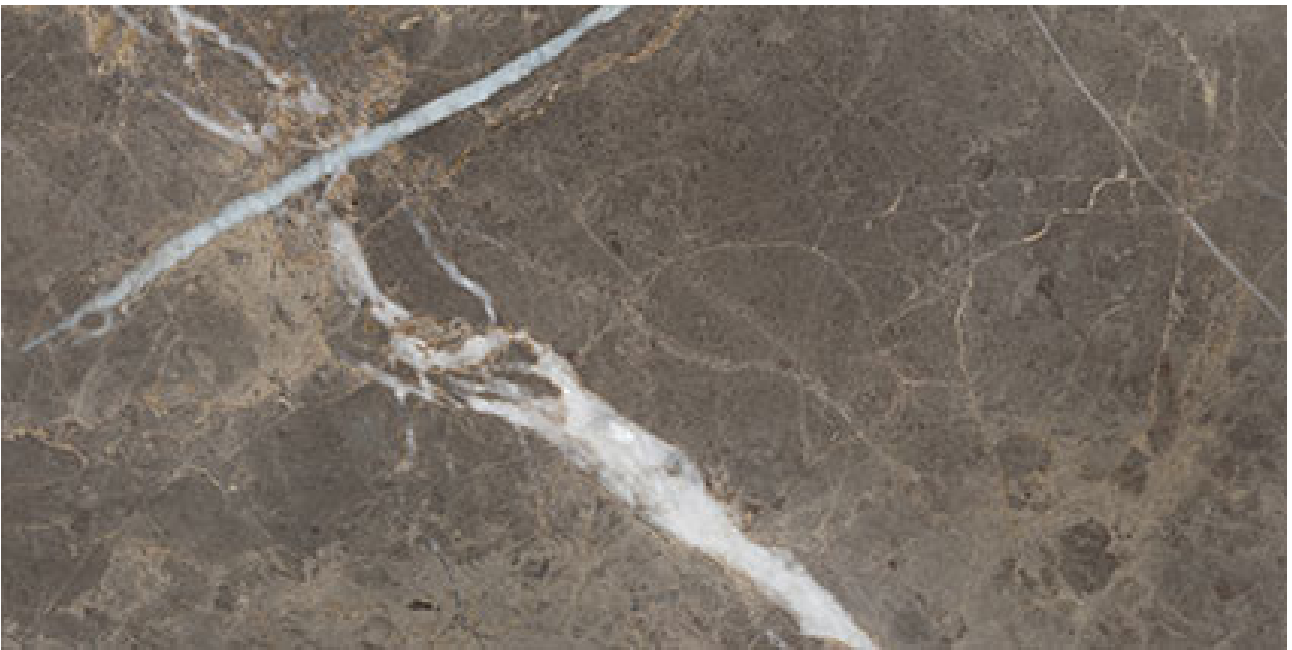

PRODUCT

ROYAL STONEWORKS 12X24 REGAL BROWN MARBLE

HONED

12"x24" | Stone Look

TECHNICAL DATA

FINISH: Honed
LOOK: Stone Look
CODE: QUSW-RM-5H
SIZE: 12"x24"
FROST RESISTANCE: Yes
NAME: Royal Stoneworks 12X24 Regal Brown Marble Honed
SERIES: Royal Stoneworks
SHADE VARIATION: V3
STYLE: Contemporary
SUITABLE FOR: Indoor|Shower
TYPOLOGY: Porcelain
TYPE OF PIECE: Field Tile
USE: Floor and Wall