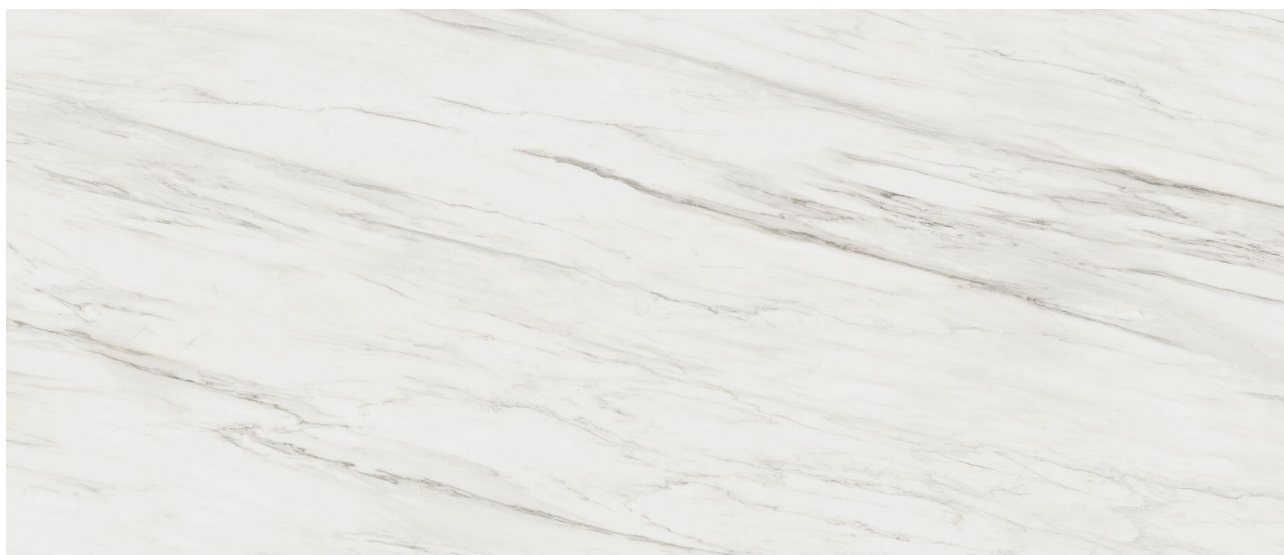

---

**PRODUCT**

**ROYAL STONEWORKS 48X110 ITALIAN CREAM VEIN**

**HONED**

---

48"x110" | Stone Look

## TECHNICAL DATA

FINISH: Honed  
LOOK: Stone Look  
CODE: QUSW-IC-2H  
SIZE: 48"x110"  
FROST RESISTANCE: Yes  
NAME: Royal Stoneworks 48X110 Italian Cream Vein Honed  
SERIES: Royal Stoneworks  
STYLE: Contemporary  
SUITABLE FOR: Indoor|Shower  
TYPOLOGY: Sintered Slab  
TYPE OF PIECE: Field Tile  
USE: Floor and Wall