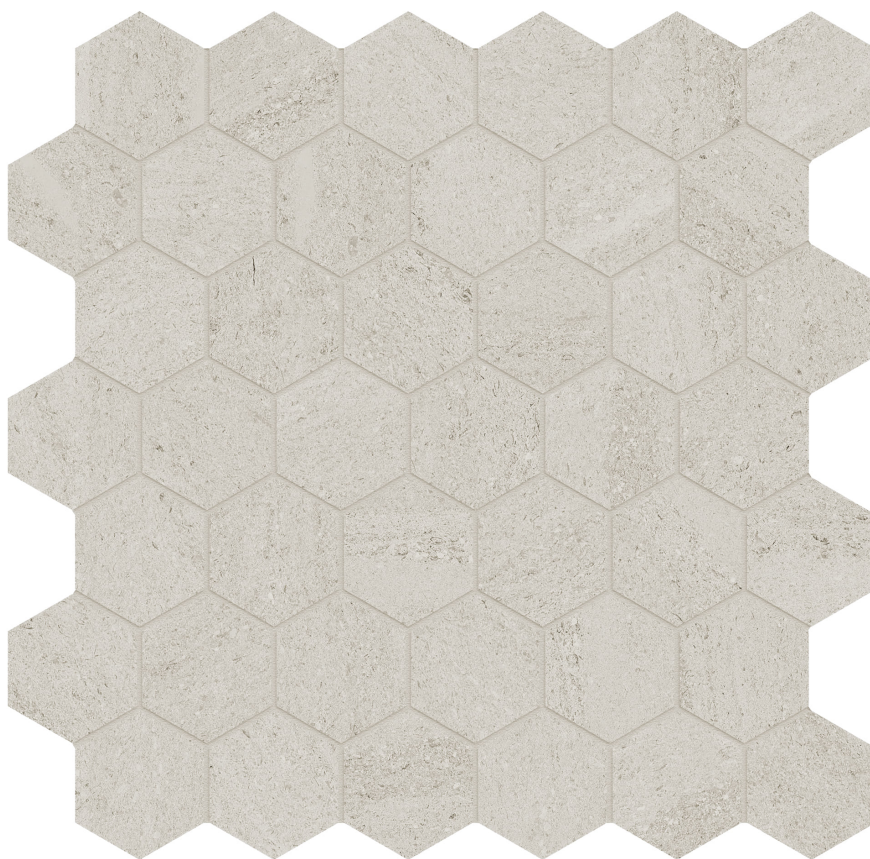

PRODUCT
LITHOFORM 2\" HEX VEINCUT DUNES

12"x12" | Stone Look

TECHNICAL DATA

FINISH: Organic Matte

LOOK: Stone Look

CODE: AC8510-00350

SIZE: 12"x12"

NAME: Lithoform 2" Hex Veincut Dunes

NOTES: This product is special order and cannot be cancelled, returned, or refunded.

SERIES: Lithoform

STYLE: Contemporary

SUITABLE FOR: Indoor| Outdoor

TYPOLOGY: Porcelain

TYPE OF PIECE: Mosaic

USE: Floor and Wall