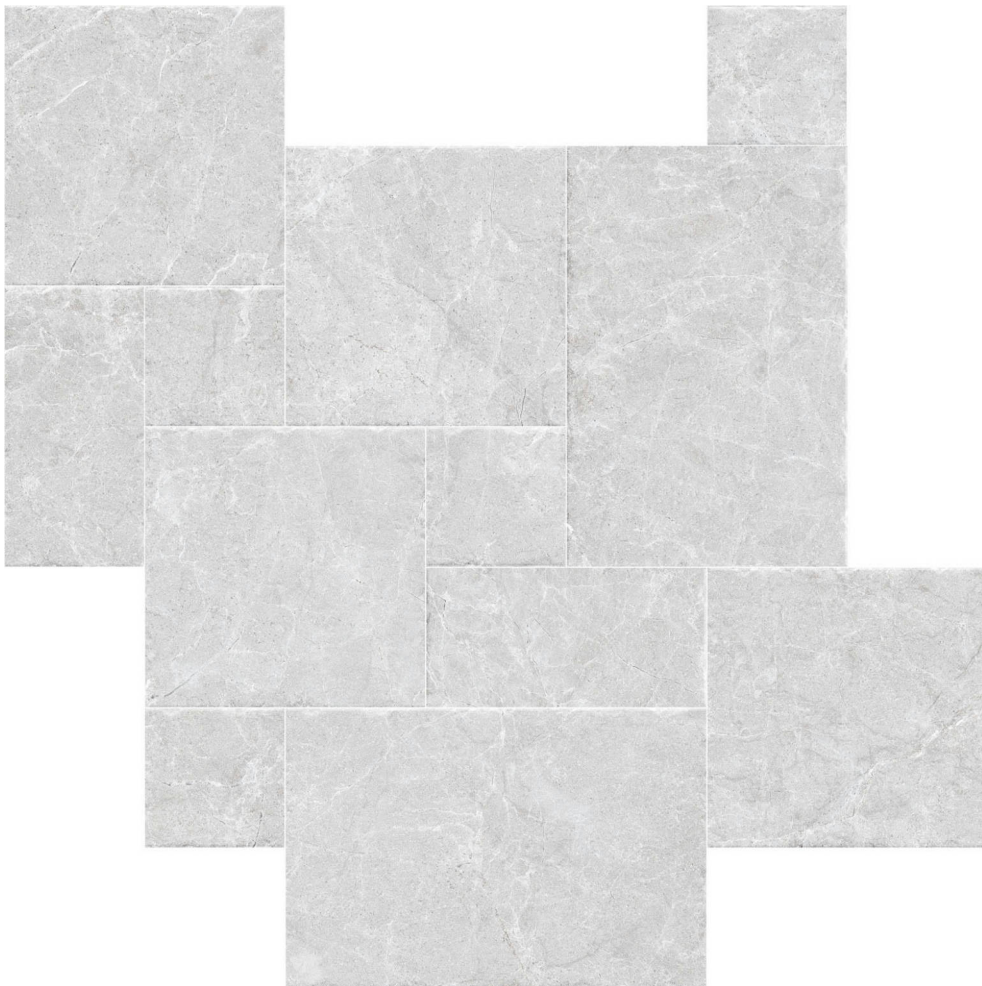

codicer

PRODUCT **MARMARA GREY MODULAR**

44x66 Modular

GRAPHIC VARIETY

ROOM SCENES

TECHNICAL DATA

NAME: Marmara Grey Modular
CODE: PT05289
SERIES: Marmara
SIZE: 44x66 Modular
TYPE OF PIECE: BASES
TYPOLOGY: Porcelain
LOOK: Marble
COLORS: Grey
FINISH: Satin
USE: Floor
SHADE VARIATION: V2 Slight
SLIP RESISTANCE: Clase 1