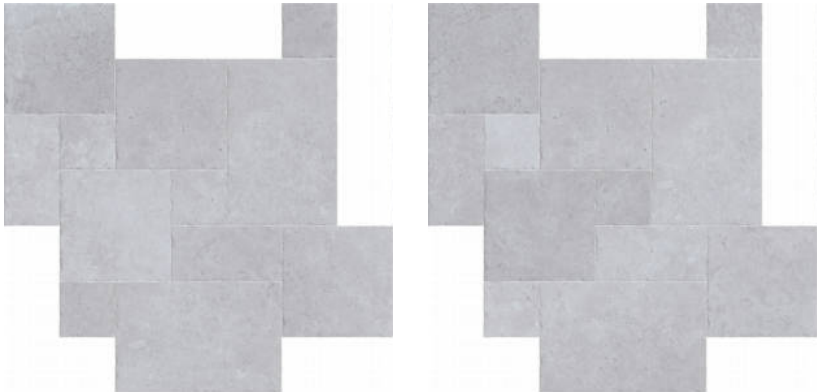

## **PRODUCT OSTUNI GRIGIO**

---

44x66 Modular

**GRAPHIC VARIETY**

**TECHNICAL DATA**

NAME: Ostuni Grigio  
CODE: PT05929  
SERIES: Ostuni  
SIZE: 44x66 Modular  
TYPE OF PIECE: BASES  
TYPOLOGY: Porcelain  
LOOK: Stone  
COLORS: Grey  
FINISH: Satin  
USE: Floor and Wall  
SHADE VARIATION: V2 Slight  
SLIP RESISTANCE: Clase 1