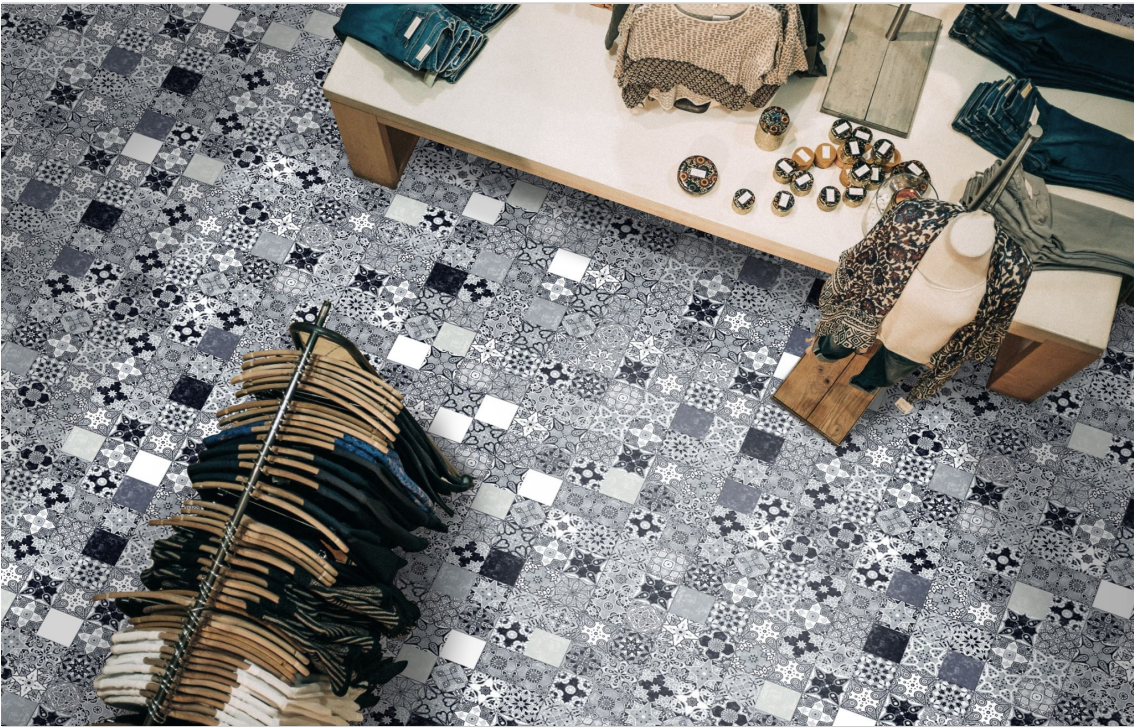

codicer

SERIES XEREA

Xerea Mix Grey
25x25

Xerea Mix Colors
25x25

Size	Product type	BOX			PALLET		
		pcs	m ²	kg	boxes	m ²	kg
25x25	DECORATED BASES	16	1	20.5	72	72	1490

WARNING The information contained in this packing list is for guidance only, the contents of the packing may vary. Please consult our sales representatives for an exact list.