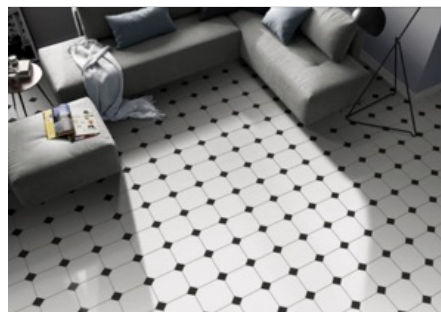

# codicer

---

**PRODUCT**  
**CHELSEA BLACK**

---

25x25

**GRAPHIC VARIETY**

**ROOM SCENES**

**TECHNICAL DATA**

NAME: Chelsea Black  
CODE: PT05215  
SERIES: Chelsea  
SIZE: 25x25  
TYPE OF PIECE: DECORATED BASES  
TYPOLOGY: Porcelain  
LOOK: Decorated Floor  
COLORS: Blanco / Negro  
FINISH: Satin  
USE: Floor and Wall  
SHADE VARIATION: V1 Uniform  
SLIP RESISTANCE: Clase 1