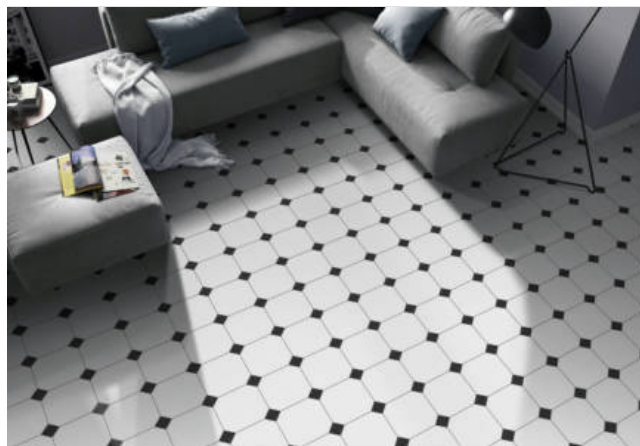

# codicer

---

**PRODUCT**  
**CHELSEA BLACK**

---

25x25

**GRAPHIC VARIETY**

**ROOM SCENES**

**TECHNICAL DATA**

NAME: Chelsea Black  
CODE: PT05215  
SERIES: Chelsea  
SIZE: 25x25  
TYPE OF PIECE: DECORATED BASES  
TYPOLOGY: Porcelain  
LOOK: Decorated Floor  
COLORS: Blanco / Negro  
FINISH: Satin  
USE: Floor and Wall  
SHADE VARIATION: V1 Uniform  
SLIP RESISTANCE: Clase 1