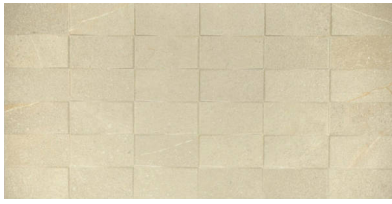

PRODUCT

FRICITION DUST RING

Matte | 12"x24" | Field Tile |

GRAPHIC VARIETY

TECHNICAL DATA

NAME: Friction Dust Ring
SERIES: Friction
SIZE: 12"x24"
FINISH: Matte
LOOK: Concrete
COLORS: Beige
STOCK UNIT: sqft
TYPOLOGY: Glazed Porcelain Tile
TYPE OF PIECE: Field Tile
USE: Wall Only
RECTIFIED: Yes
MARKET SEGMENT: Corporate
USAGE: Floor