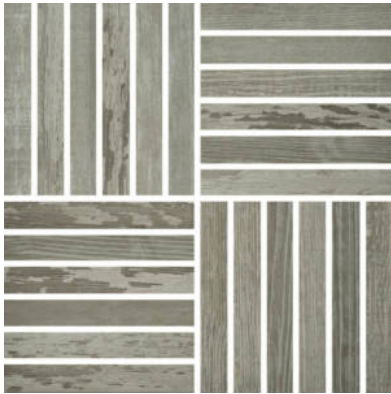

PRODUCT
HOVER BOOTPRINT STRIP MOSAIC

Matte | 12"x12" | Mosaic |

GRAPHIC VARIETY

ROOM SCENES

TECHNICAL DATA

NAME: Hover Bootprint Strip Mosaic
SERIES: Hover
SIZE: 12"x12"
MOSAIC TYPE: 1
FINISH: Matte
LOOK: Wood
COLORS: Grey
PEI: 4
STOCK UNIT: pieza
DCOF: 1
TYPOLOGY: Glazed Porcelain Tile
TYPE OF PIECE: Mosaic
USE: Floor and Wall
RECTIFIED: Yes
MARKET SEGMENT: Corporate|Hospitality|Restaurant|Retail
USAGE: Floor