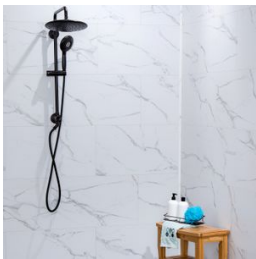

SERIES

LUXE MARBLE

Enhanced | Premier | SPC

PRODUCTS

Luxe Marble Shower Wall Kit 36x60x78
36"x60"x78" | Matte | Kit | **NEW**

Luxe Marble Shower Wall Kit 32x60x78
32"x60"x78" | Matte | Kit | **NEW**

Luxe Marble Shower Wall Kit 30x60x78
30"x60"x78" | Matte | Kit | **NEW**

Luxe Marble Shower Wall Kit 36x36x78
36"x36"x78" | Matte | Kit | **NEW**

Luxe Marble 94" Trim Kit, 2 Inside Comers, 2 J Trims, 2 L Trims
26"x18.63"x3" | Matte | Accessories | **NEW**

Luxe Marble Shower Bench 26x18.63x3
26"x18.63"x3" | Matte | Accessories | **NEW**

Luxe Marble Wall Tile 25x15
25"x15" | Matte | Field Tile | **NEW**

Luxe Marble Shower Shelf 14.56x7.12x2
14.5"x12"x2" | Matte | Accessories | **NEW**

Luxe Marble Niche 14.5x12 inside
14.5"x12"x2" | Matte | Accessories | **NEW**