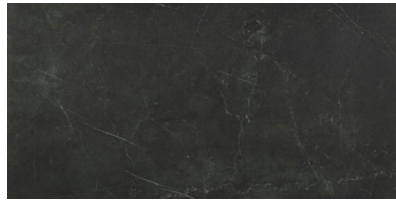

PRODUCT

KÁRMÁN LANGLEY NERO HONED

Honed | 12"x24" | Field Tile |

GRAPHIC VARIETY

ROOM SCENES

TECHNICAL DATA

NAME: Kármán Langley Nero Honed
SERIES: Kármán
SIZE: 12"x24"
FINISH: Honed
LOOK: Marble
COLORS: Black
PEI: 4
STOCK UNIT: sqft
TYPOLOGY: Glazed Porcelain Tile
TYPE OF PIECE: Field Tile
USE: Floor and Wall
RECTIFIED: Yes
MARKET SEGMENT: Corporate|Hospitality|Restaurant|Retail
USAGE: Floor