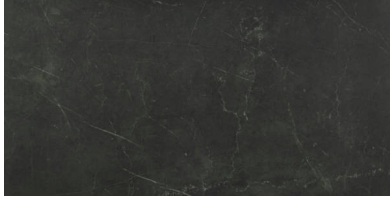

PRODUCT

KÁRMÁN LANGLEY NERO HONED

Honed | 12"x24" | Field Tile |

GRAPHIC VARIETY

ROOM SCENES

TECHNICAL DATA

NAME: Kármán Langley Nero Honed
SERIES: Kármán
SIZE: 12"x24"
FINISH: Honed
LOOK: Marble
COLORS: Black
PEI: 4
STOCK UNIT: sqft
TYPOLOGY: Glazed Porcelain Tile
TYPE OF PIECE: Field Tile
USE: Floor and Wall
RECTIFIED: Yes
MARKET SEGMENT: Corporate|Hospitality|Restaurant|Retail
USAGE: Floor