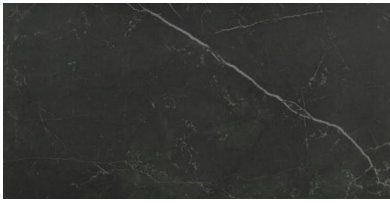

PRODUCT

KÁRMÁN LANGLEY NERO HONED

Honed | 12"x24" | Field Tile |

GRAPHIC VARIETY

ROOM SCENES

TECHNICAL DATA

NAME: Kármán Langley Nero Honed
SERIES: Kármán
SIZE: 12"x24"
FINISH: Honed
LOOK: Marble
COLORS: Black
PEI: 4
STOCK UNIT: sqft
TYPOLOGY: Glazed Porcelain Tile
TYPE OF PIECE: Field Tile
USE: Floor and Wall
RECTIFIED: Yes
MARKET SEGMENT: Corporate|Hospitality|Restaurant|Retail
USAGE: Floor