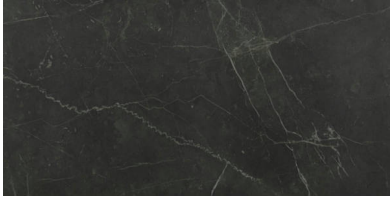

PRODUCT

KÁRMÁN LANGLEY NERO HONED

Honed | 12"x24" | Field Tile |

GRAPHIC VARIETY

ROOM SCENES

TECHNICAL DATA

NAME: Kármán Langley Nero Honed
SERIES: Kármán
SIZE: 12"x24"
FINISH: Honed
LOOK: Marble
COLORS: Black
PEI: 4
STOCK UNIT: sqft
TYPOLOGY: Glazed Porcelain Tile
TYPE OF PIECE: Field Tile
USE: Floor and Wall
RECTIFIED: Yes
MARKET SEGMENT: Corporate|Hospitality|Restaurant|Retail
USAGE: Floor