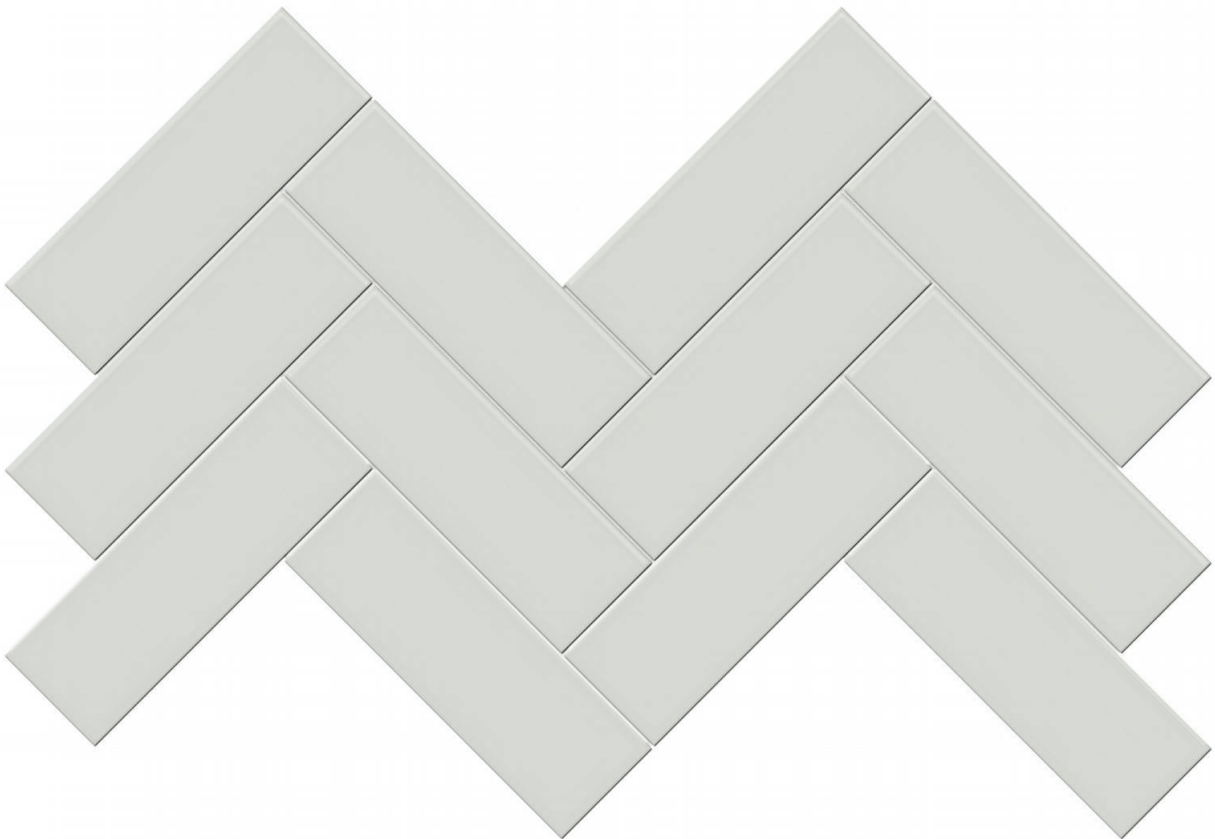

---

**PRODUCT**

**TRITON II RHINO 2X6 GLOSSY HERRINGBONE  
MOSAIC**

---

Glossy | 8"x16" | Mosaic |

## TECHNICAL DATA

NAME: Triton II Rhino 2x6 Glossy Herringbone Mosaic

SERIES: Triton II

SIZE: 8"x16"

FINISH: Glossy

LOOK: Wall

COLORS: Grey

STOCK UNIT: pieza