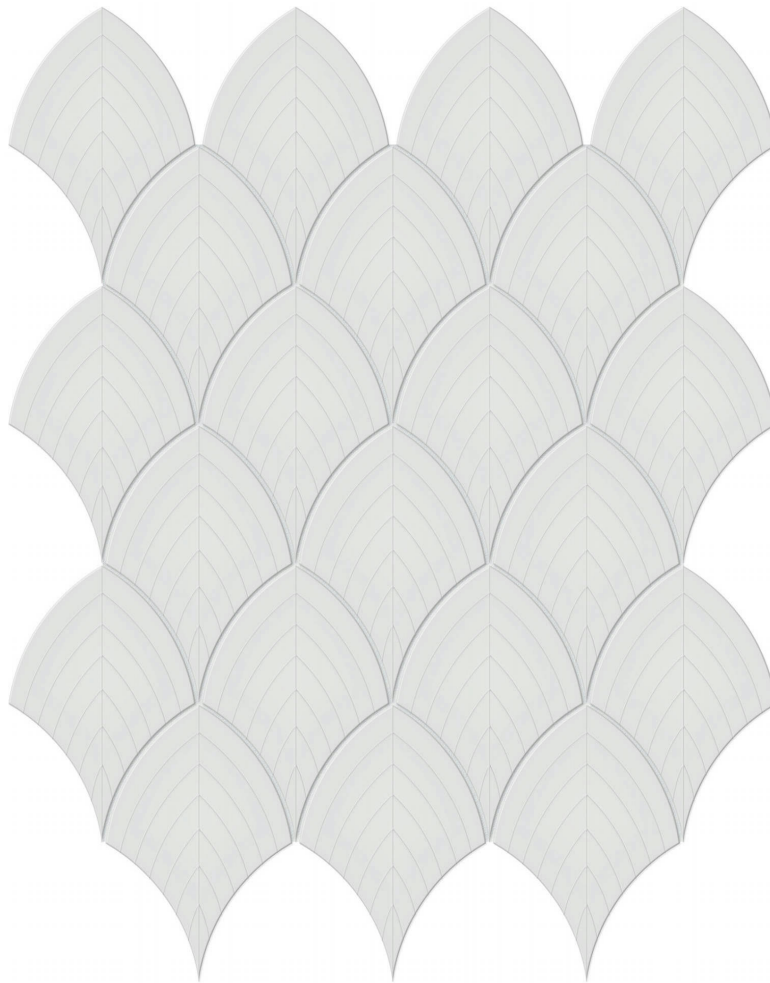

PRODUCT

**TRITON II POWDER 11X13 GLOSSY SCALLOP
MOSAIC**

Glossy | 11"x13" | Mosaic |

TECHNICAL DATA

NAME: Triton II Powder 11x13 Glossy Scallop Mosaic

SERIES: Triton II

SIZE: 11"x13"

FINISH: Glossy

LOOK: Wall

COLORS: Grey

STOCK UNIT: pieza

TPOLOGY: Ceramic Wall Tile

TYPE OF PIECE: Mosaic

MARKET SEGMENT: Corporate|Hospitality|Multifamily|Restaurant|Retail|Healthcare|Education

USAGE: Wall

PACKING