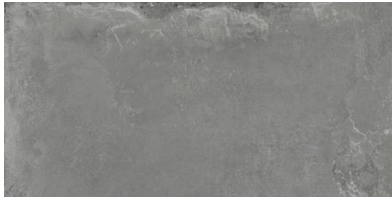

PRODUCT

HEARTH 12X24

Matte | 12"x24" | Field Tile |

GRAPHIC VARIETY

TECHNICAL DATA

NAME: Hearth 12x24
SERIES: Rubble II
SIZE: 12"x24"
FINISH: Matte
LOOK: Concrete
COLORS: Grey
FROST RESISTANT: Yes
PEI: 4
STOCK UNIT: sqft
TYPOLOGY: Glazed Porcelain Tile
TYPE OF PIECE: Field Tile
USE: Floor and Wall
RECTIFIED: Yes