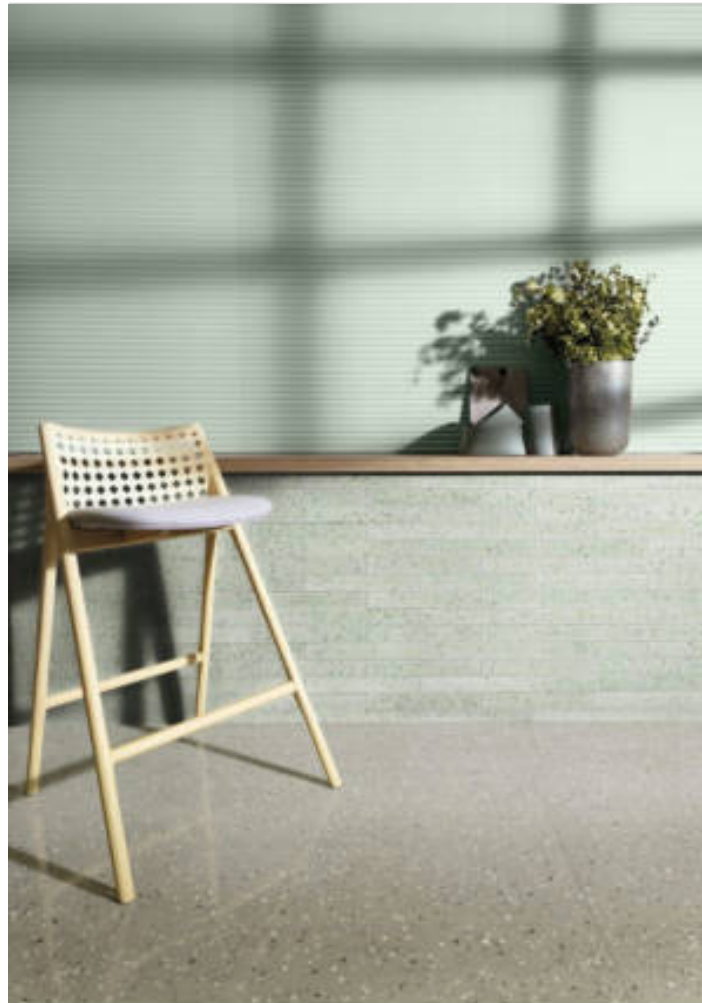

## MARSHALL BRINES TERRA COTTA

---

Matte | 2.5"x15" | Field Tile |

**GRAPHIC VARIETY**

ROOM SCENES