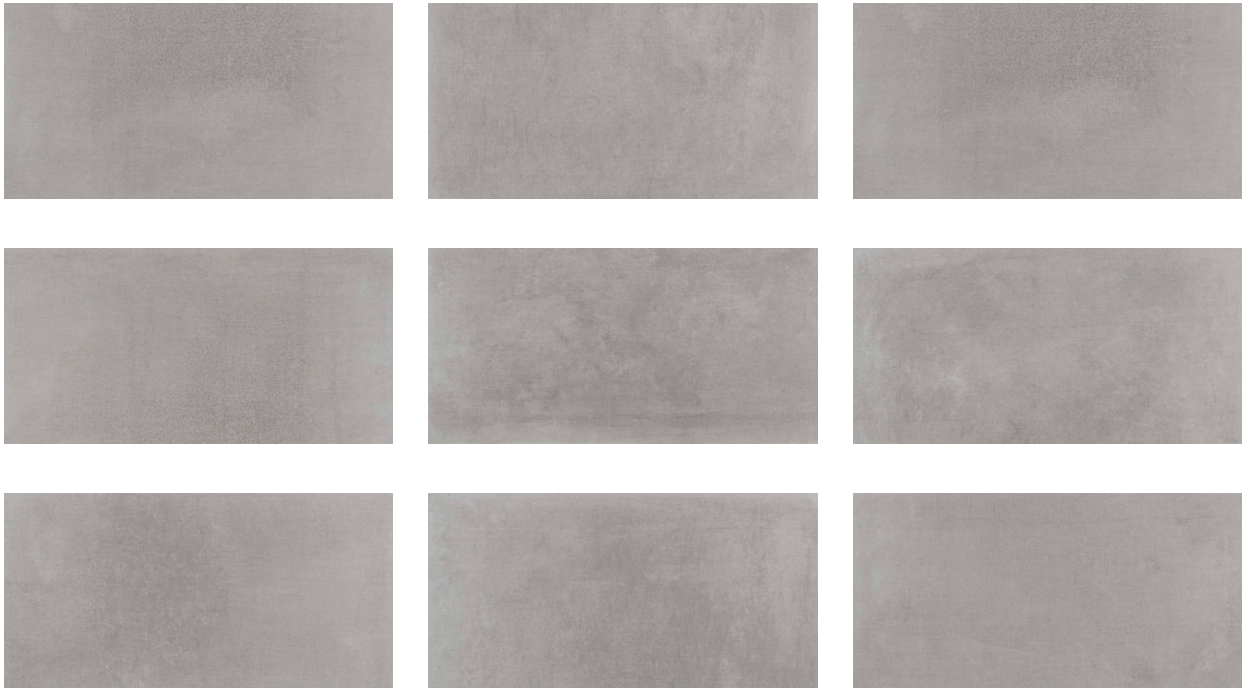

# TERRESTRIAL KIRK

---

Matte | 12"x24" | Field Tile |

**GRAPHIC VARIETY**

ROOM SCENES

## TECHNICAL DATA

NAME: Terrestrial Kirk  
SERIES: Terrestrial  
SIZE: 12"x24"  
FINISH: Matte  
LOOK: Concrete  
COLORS: Grey  
FROST RESISTANT: Yes  
PEI: 4  
STOCK UNIT: sqft  
TYPOLOGY: Glazed Porcelain Tile  
TYPE OF PIECE: Field Tile  
USE: Floor and Wall  
SALES UNIT: sqft