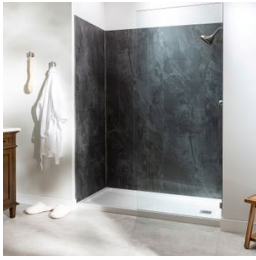

SERIES IRON VEIL

Enhanced | SPC

PRODUCTS

Iron Veil Shower Wall Kit
36x60x78
36"x60"x78" | Matte | Kit |
NEW

Iron Veil Shower Wall Kit 32x60x78
32"x60"x78" | Matte | Kit |
NEW

Iron Veil Shower Wall Kit 30x60x78
30"x60"x78" | Matte | Kit |
NEW

Iron Veil Shower Wall Kit
36x36x78
36"x36"x78" | Matte | Kit |
NEW

Iron Veil Shower Bench 26x18.63x3
26"x18.63"x3" | Matte | Accessories |
NEW

Iron Veil Niche 14.5x12 inside
14.5"x12"x2" | Matte | Accessories |
NEW

Iron Veil Shower Shelf
14.56x7.12x2
14.5"x12"x2" | Matte | Accessories |
NEW

ROOM SCENES

Size	Product type	BOX			PALLET		
		pcs	sqft	lb	boxes	sqft	lb
36"x60"x78"							
32"x60"x78"							
30"x60"x78"							
36"x36"x78"							
26"x18.63"x3"							
14.5"x12"x2"							