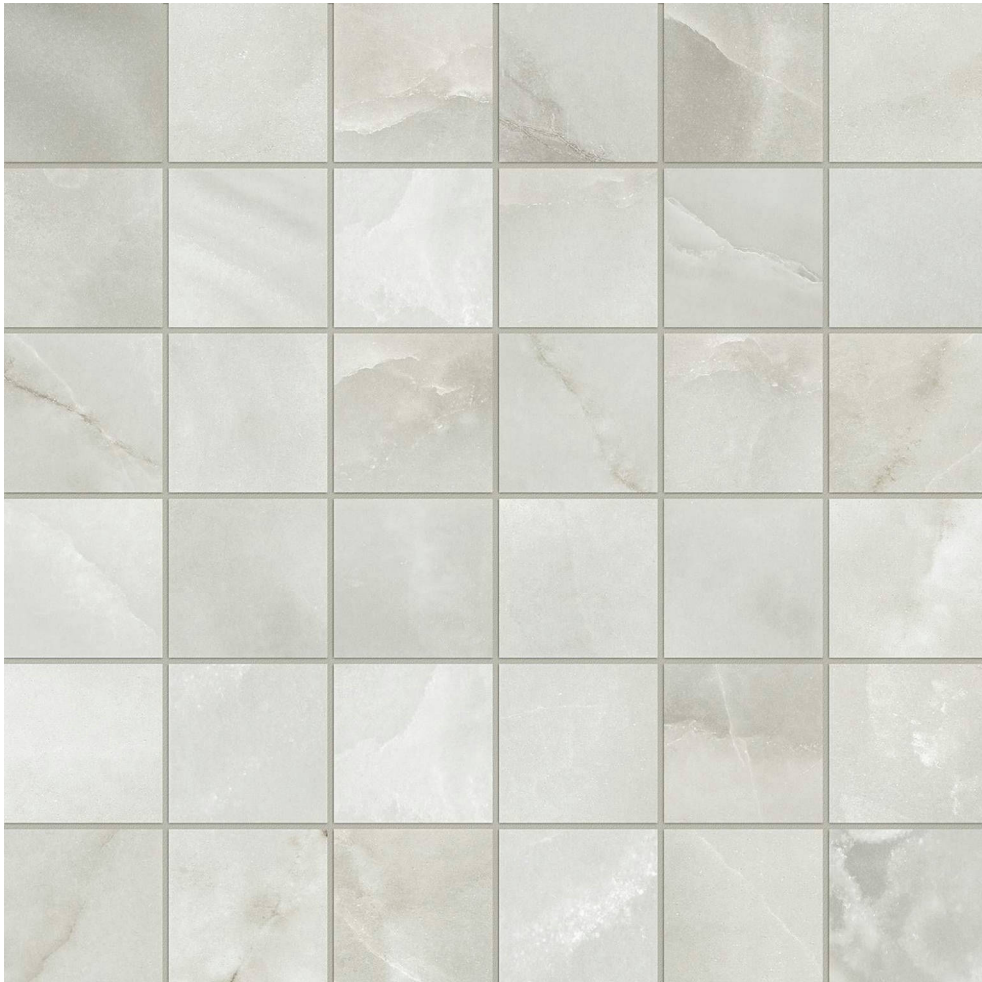

## TECHNICAL DATA

NAME: Kármán Hamilton Onyx Honed  
SERIES: Kármán  
SIZE: 12"x12"  
MOSAIC TYPE: 2"X2"  
FINISH: Honed  
LOOK: Marble  
COLORS: Grey  
STOCK UNIT: pieza  
TYPOLOGY: Glazed Porcelain Tile  
TYPE OF PIECE: Mosaic  
USE: Floor and Wall  
RECTIFIED: Yes  
MARKET SEGMENT: Corporate|Hospitality|Restaurant|Retail  
USAGE: Floor