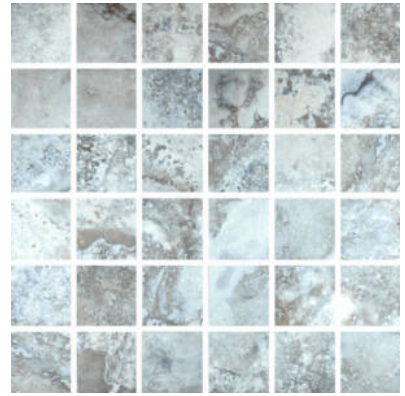

PRODUCT
CREST WAXING

Matte | 12"x12" | Mosaic |

GRAPHIC VARIETY

TECHNICAL DATA

NAME: Crest Waxing
SERIES: Crest
SIZE: 12"x12"
MOSAIC TYPE: 2"X2"
FINISH: Matte
LOOK: Stone
COLORS: Blue
FROST RESISTANT: Yes
STOCK UNIT: pieza
TYPOLOGY: Glazed Porcelain Tile
TYPE OF PIECE: Mosaic
USE: Floor and Wall