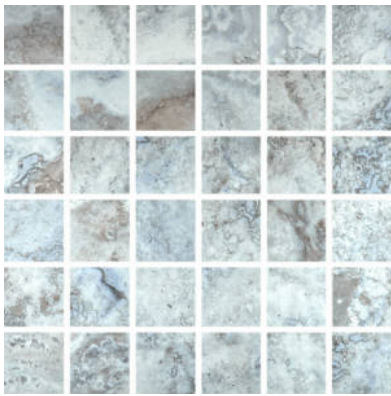

PRODUCT
CREST WAXING

Matte | 12"x12" | Mosaic |

GRAPHIC VARIETY

TECHNICAL DATA

NAME: Crest Waxing
SERIES: Crest
SIZE: 12"x12"
MOSAIC TYPE: 2"X2"
FINISH: Matte
LOOK: Stone
COLORS: Blue
FROST RESISTANT: Yes
STOCK UNIT: pieza
TYPOLOGY: Glazed Porcelain Tile
TYPE OF PIECE: Mosaic
USE: Floor and Wall