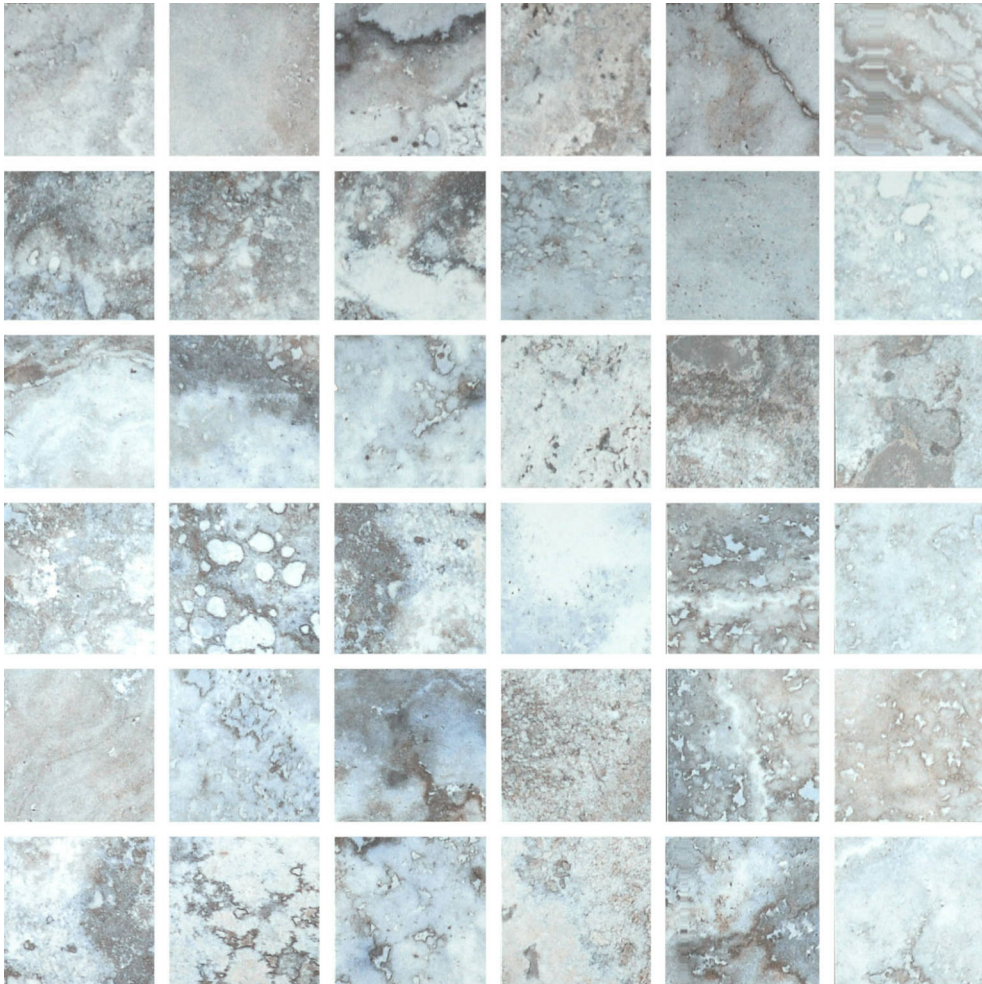

PRODUCT
CREST WAXING

Matte | 12"x12" | Mosaic |

GRAPHIC VARIETY

TECHNICAL DATA

NAME: Crest Waxing
SERIES: Crest
SIZE: 12"x12"
MOSAIC TYPE: 2"X2"
FINISH: Matte
LOOK: Stone
COLORS: Blue
FROST RESISTANT: Yes
STOCK UNIT: pieza
TYPOLOGY: Glazed Porcelain Tile
TYPE OF PIECE: Mosaic
USE: Floor and Wall