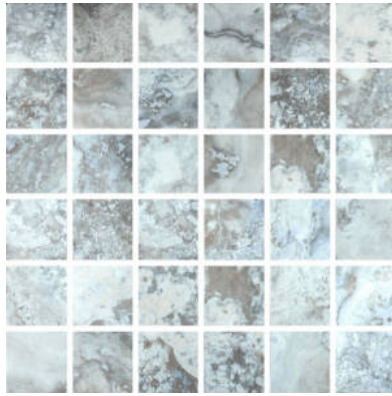

PRODUCT
CREST WAXING

Matte | 12"x12" | Mosaic |

GRAPHIC VARIETY

TECHNICAL DATA

NAME: Crest Waxing
SERIES: Crest
SIZE: 12"x12"
MOSAIC TYPE: 2"X2"
FINISH: Matte
LOOK: Stone
COLORS: Blue
FROST RESISTANT: Yes
STOCK UNIT: pieza
TYPOLOGY: Glazed Porcelain Tile
TYPE OF PIECE: Mosaic
USE: Floor and Wall