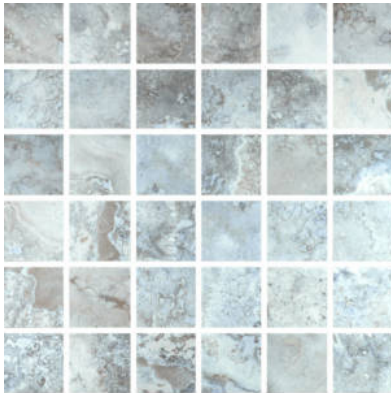

PRODUCT
CREST WAXING

Matte | 12"x12" | Mosaic |

GRAPHIC VARIETY

TECHNICAL DATA

NAME: Crest Waxing
SERIES: Crest
SIZE: 12"x12"
MOSAIC TYPE: 2"X2"
FINISH: Matte
LOOK: Stone
COLORS: Blue
FROST RESISTANT: Yes
STOCK UNIT: pieza
TYPOLOGY: Glazed Porcelain Tile
TYPE OF PIECE: Mosaic
USE: Floor and Wall