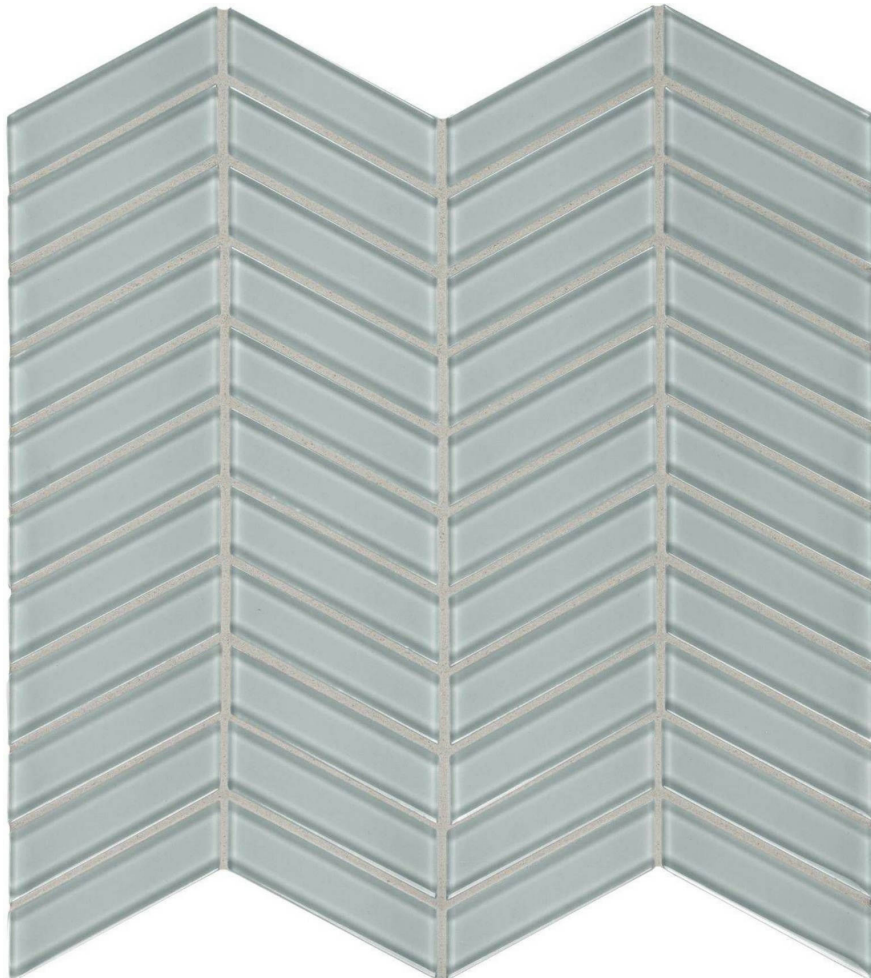

---

**PRODUCT**  
**BURST QUANTUM CHEVRON**

---

Glossy | 12"x12" | Mosaic |

## **TECHNICAL DATA**

NAME: Burst Quantum Chevron  
SERIES: Burst  
SIZE: 12"x12"  
MOSAIC TYPE: Mesh-Mounted  
FINISH: Glossy  
LOOK: Glass  
COLORS: Blue  
STOCK UNIT: pieza  
TYPOLOGY: Glass Tile  
TYPE OF PIECE: Mosaic  
USE: Wall Only