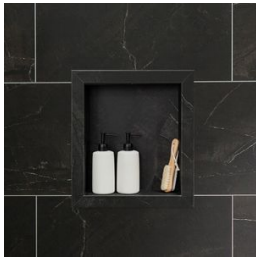

SERIES

NOIR MARBLE

Premier | SPC

PRODUCTS

Noir Marble Shower Bench 26x18.63x3
26"x18.63"x3" | Matte | Accessories |
NEW

Noir Marble Shower Niche 14.5 x12 Inside
14.5"x12"x2" | Matte | Accessories |
NEW

Black Ice 94" Trim Kit, 2 Inside Corners, 2 J Trims, 2 L Trims
25"x15" | Matte | Accessories |
NEW

Noir Marble Wall Tile 25x15
25"x15" | Matte | Field Tile |
NEW

Noir Marble Shower Shelf 14.56x7.12x2
14.5"x12"x2" | Matte | Accessories |
NEW

ROOM SCENES

Size	Product type	BOX			PALLET		
		pcs	sqft	lb	boxes	sqft	lb
26"x18.63"x3"							
25"x15"							
14.5"x12"x2"							