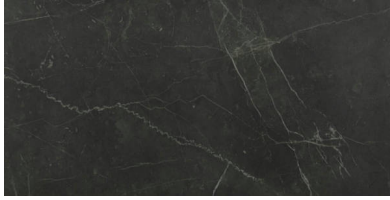

PRODUCT

KÁRMÁN LANGLEY NERO POLISHED

Polished | 24"x48" | Field Tile |

GRAPHIC VARIETY

TECHNICAL DATA

NAME: Kármán Langley Nero Polished
SERIES: Kármán
SIZE: 24"x48"
FINISH: Polished
LOOK: Marble
COLORS: Black
PEI: 4
STOCK UNIT: sqft
TYPOLOGY: Glazed Porcelain Tile
TYPE OF PIECE: Field Tile
USE: Floor and Wall
RECTIFIED: Yes
MARKET SEGMENT: Corporate|Hospitality|Restaurant|Retail
USAGE: Floor