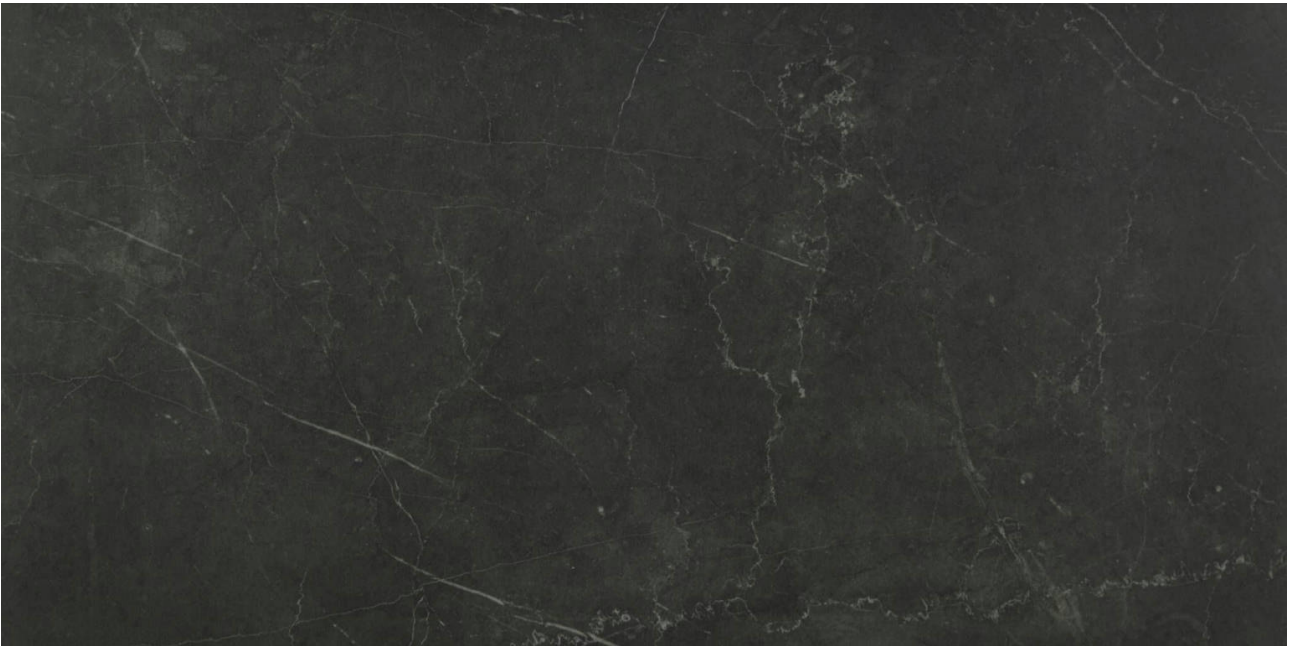

PRODUCT

KÁRMÁN LANGLEY NERO POLISHED

Polished | 24"x48" | Field Tile |

GRAPHIC VARIETY

TECHNICAL DATA

NAME: Kármán Langley Nero Polished
SERIES: Kármán
SIZE: 24"x48"
FINISH: Polished
LOOK: Marble
COLORS: Black
PEI: 4
STOCK UNIT: sqft
TYPOLOGY: Glazed Porcelain Tile
TYPE OF PIECE: Field Tile
USE: Floor and Wall
RECTIFIED: Yes
MARKET SEGMENT: Corporate|Hospitality|Restaurant|Retail
USAGE: Floor