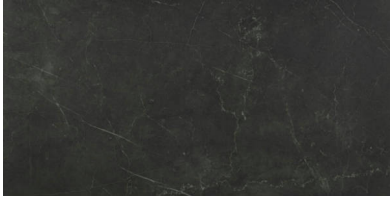

PRODUCT

KÁRMÁN LANGLEY NERO POLISHED

Polished | 24"x48" | Field Tile |

GRAPHIC VARIETY

TECHNICAL DATA

NAME: Kármán Langley Nero Polished
SERIES: Kármán
SIZE: 24"x48"
FINISH: Polished
LOOK: Marble
COLORS: Black
PEI: 4
STOCK UNIT: sqft
TYPOLOGY: Glazed Porcelain Tile
TYPE OF PIECE: Field Tile
USE: Floor and Wall
RECTIFIED: Yes
MARKET SEGMENT: Corporate|Hospitality|Restaurant|Retail
USAGE: Floor