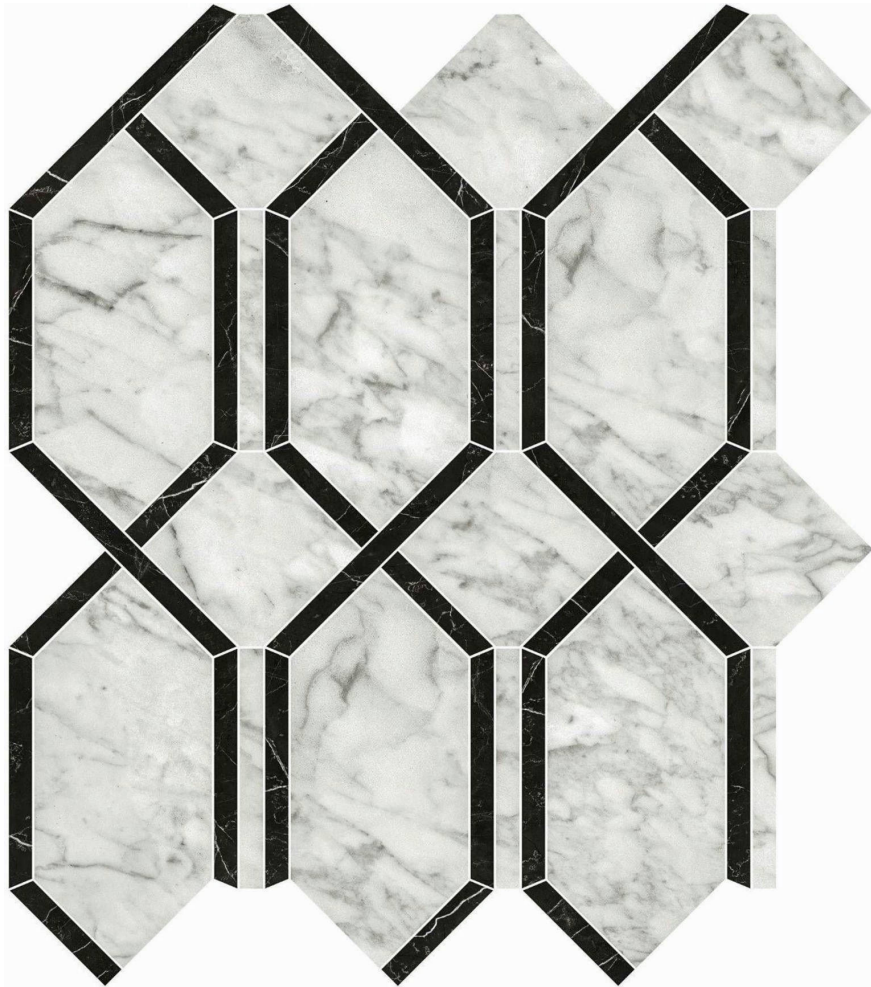

PRODUCT
KÁRMÁN HAWKING GIOIA POLISHED

Polished | 12"x13" | Mosaic |

TECHNICAL DATA

NAME: Kármán Hawking Gioia Polished
SERIES: Kármán
SIZE: 12"x13"
MOSAIC TYPE: Modella
FINISH: Polished
LOOK: Marble
COLORS: White
STOCK UNIT: pieza
TYPOLOGY: Glazed Porcelain Tile
TYPE OF PIECE: Mosaic
USE: Floor and Wall
RECTIFIED: Yes
MARKET SEGMENT: Corporate|Hospitality|Restaurant|Retail
USAGE: Floor