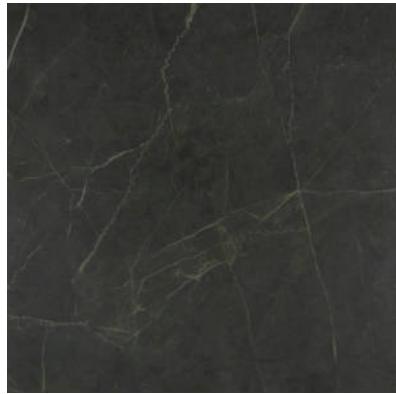

PRODUCT

KÁRMÁN LANGLEY NERO POLISHED

Polished | 32"x32" | Field Tile |

GRAPHIC VARIETY

ROOM SCENES

TECHNICAL DATA

NAME: Kármán Langley Nero Polished
SERIES: Kármán
SIZE: 32"x32"
FINISH: Polished
LOOK: Marble
COLORS: Black
PEI: 4
STOCK UNIT: sqft
TYPOLOGY: Glazed Porcelain Tile
TYPE OF PIECE: Field Tile
USE: Floor and Wall
RECTIFIED: Yes
MARKET SEGMENT: Corporate|Hospitality|Restaurant|Retail
USAGE: Floor