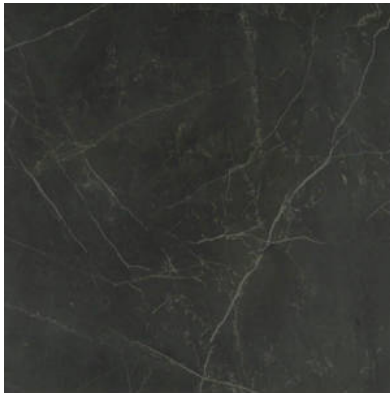

PRODUCT

KÁRMÁN LANGLEY NERO POLISHED

Polished | 32"x32" | Field Tile |

GRAPHIC VARIETY

ROOM SCENES

TECHNICAL DATA

NAME: Kármán Langley Nero Polished
SERIES: Kármán
SIZE: 32"x32"
FINISH: Polished
LOOK: Marble
COLORS: Black
PEI: 4
STOCK UNIT: sqft
TYPOLOGY: Glazed Porcelain Tile
TYPE OF PIECE: Field Tile
USE: Floor and Wall
RECTIFIED: Yes
MARKET SEGMENT: Corporate|Hospitality|Restaurant|Retail
USAGE: Floor