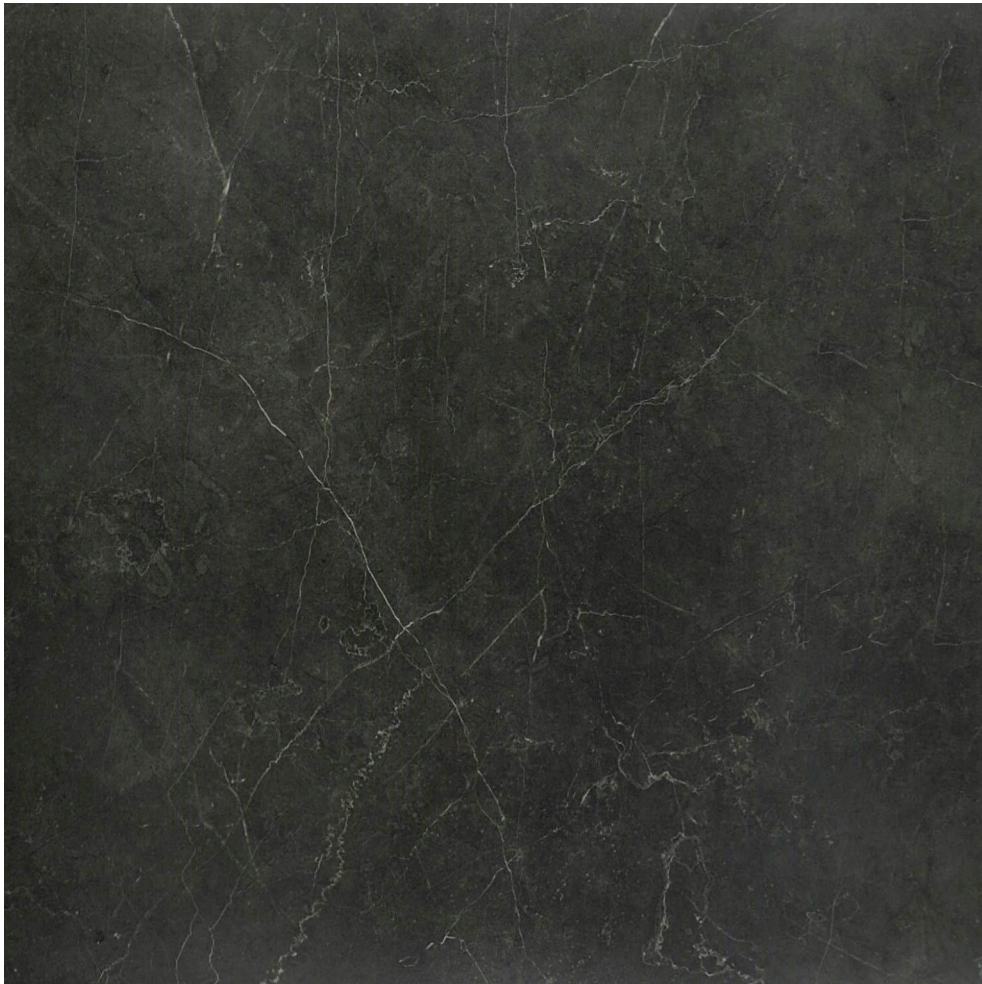

PRODUCT

KÁRMÁN LANGLEY NERO POLISHED

Polished | 32"x32" | Field Tile |

GRAPHIC VARIETY

ROOM SCENES

TECHNICAL DATA

NAME: Kármán Langley Nero Polished
SERIES: Kármán
SIZE: 32"x32"
FINISH: Polished
LOOK: Marble
COLORS: Black
PEI: 4
STOCK UNIT: sqft
TYPOLOGY: Glazed Porcelain Tile
TYPE OF PIECE: Field Tile
USE: Floor and Wall
RECTIFIED: Yes
MARKET SEGMENT: Corporate|Hospitality|Restaurant|Retail
USAGE: Floor