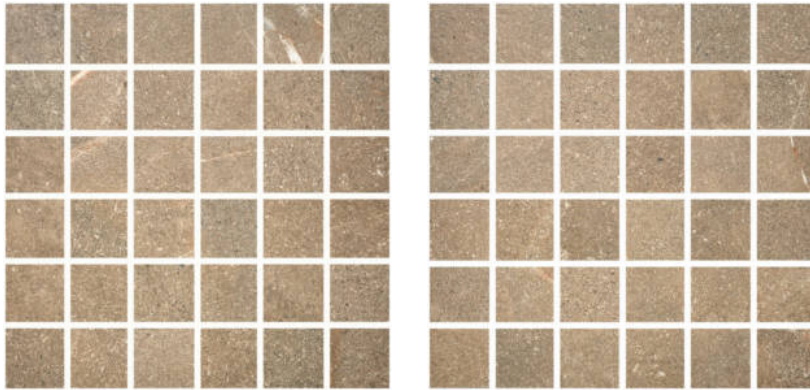

---

**PRODUCT**  
**FRICTION KELVIN**

---

Matte | 12"x12" | Mosaic |

**GRAPHIC VARIETY**

## TECHNICAL DATA

NAME: Friction Kelvin  
SERIES: Friction  
SIZE: 12"x12"  
FINISH: Matte  
LOOK: Concrete  
COLORS: Brown  
STOCK UNIT: pieza  
TYPOLOGY: Glazed Porcelain Tile  
TYPE OF PIECE: Mosaic  
USE: Floor and Wall  
RECTIFIED: Yes  
MARKET SEGMENT: Corporate  
USAGE: Floor